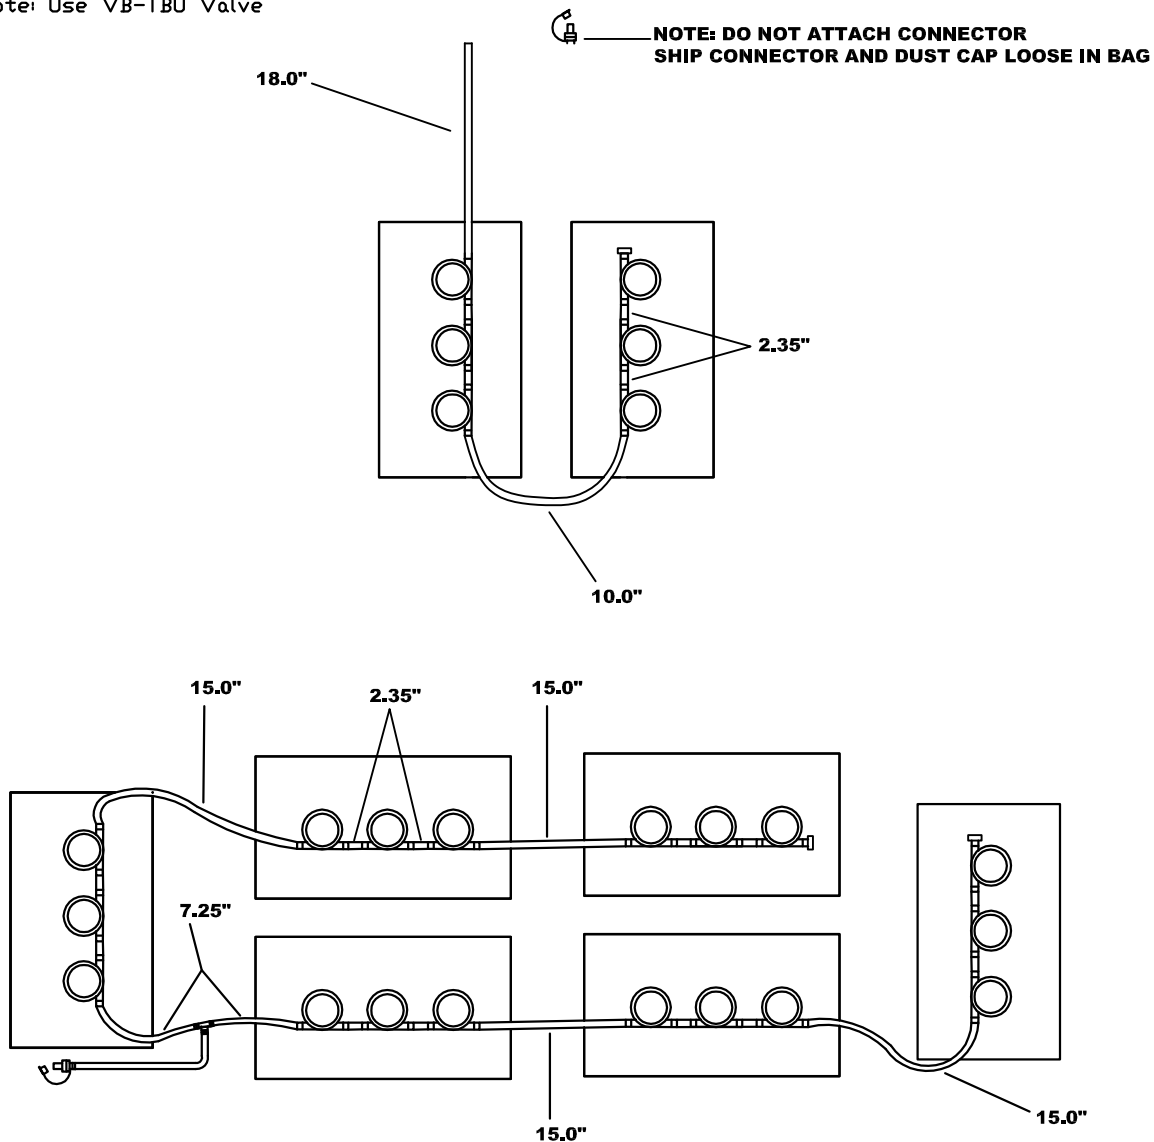

### 2.7" cell spacing

REV.4 10-12-16

**GBB-KITBCTBX**

Please follow sketch precisely as shown.

Installation Instructions: Lay preassembled kit on top of batteries exactly as shown in sketch. Push straight down on each valve until it snaps into the cell. Make sure all tubing remains unobstructed. If there are any questions concerning installation, please call Battery Watering Technologies at 877-522-5431

#### Operation instructions:

Please water batteries after charge and do not leave unattended

Connect the Delivery system (2 1/2 gallon tank, direct fill link, or direct fill gun) to single point on kit. Insert male quick connect into female to start water flow. When flow indicator stops spinning or all indicator eyes come to top of the plug, disconnect quick connect