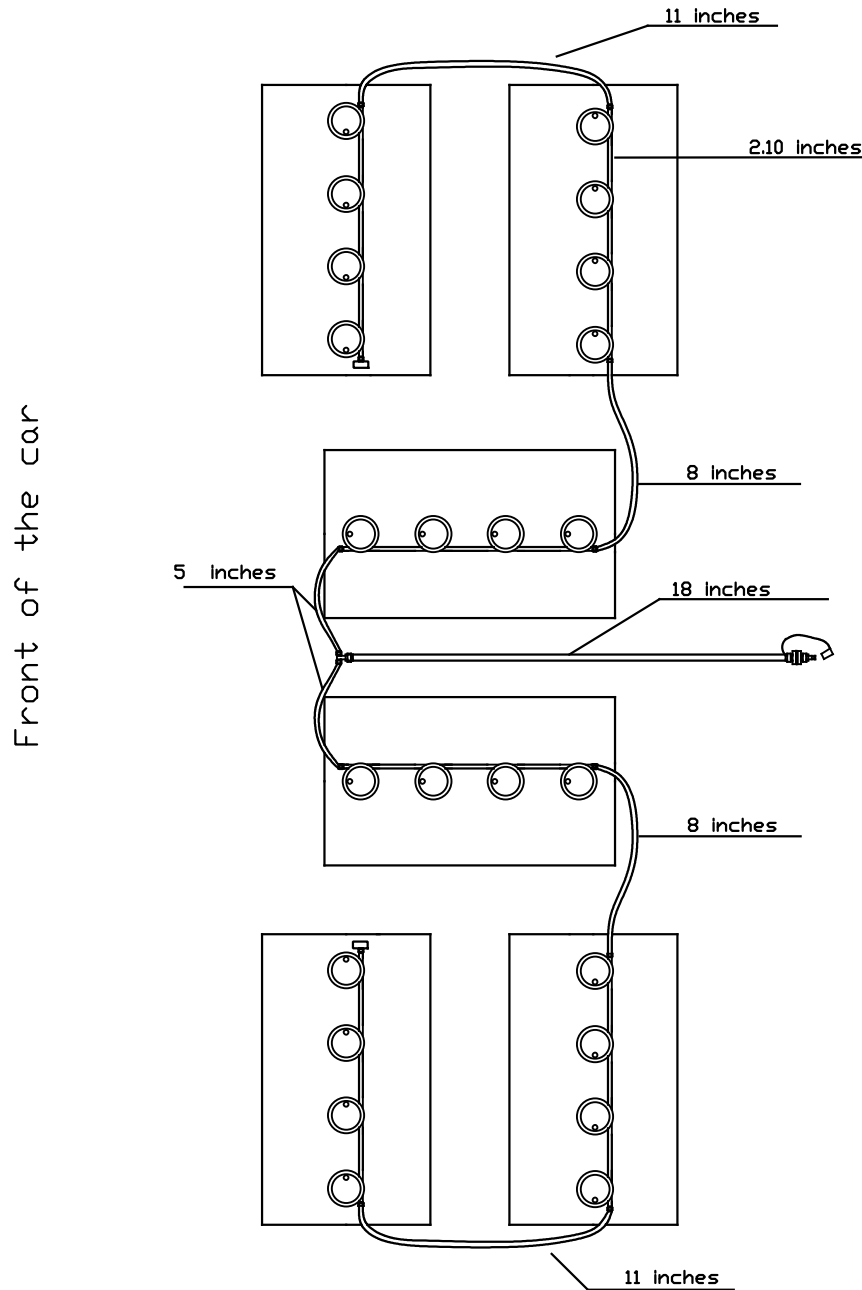

Club Car Precedent 6/ 8 volt - US Battery

Rev 6 2-27-19

Part #: GCC-KITC09BCUS

Please follow the sketch precisely as shown.

Installation Instructions: Lay preassembled kit on top of batteries exactly as shown in sketch. push straight down on each valve until it snaps into the cell. make sure all tubing remains unobstructed. if there are any questions concerning installation, please call Battery Watering Technologies at 877-522-5431.

VB-TBU

Please water batteries after charge and do not leave unattended

Operation instructions:

Please water batteries after charge and do not leave unattended

Connect the Delivery system (2 1/2 gallon tank, direct fill link, or direct fill gun) to single point on kit. Insert male quick connect into female to start water flow. When flow indicator stops spinning or all indicator eyes come to top of the valve, disconnect quick connect.

Always disconnect from water source after filling