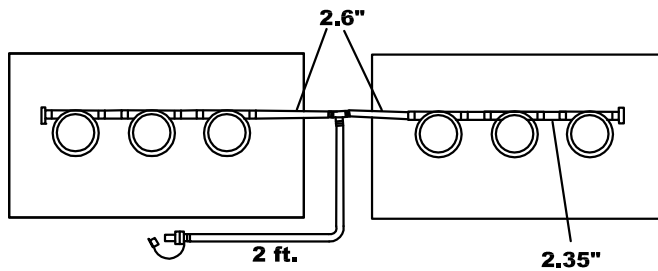

# Club Car Carryall 6

8 Six volt Crown/Trojan/US batteries

GCCT-KIT6BC

Please follow the sketch precisely as shown.

Installation Instructions: Lay preassembled kit on top of batteries exactly as shown in sketch. push straight down on each valve until it snaps into the cell. Make sure all tubing remains unobstructed. If there are any questions concerning installation, please call Battery Watering Technologies at 877-522-5431.

Operation instructions:  
Please water batteries after charge and do not leave unattended

Connect the Delivery system (2 1/2 gallon tank, direct fill link, or direct fill gun) to single point on kit. Simply pull back on female quick connect and insert into male quick connect. When flow indicator stops spinning or all indicator eyes come to top of the plug, disconnect quick connect