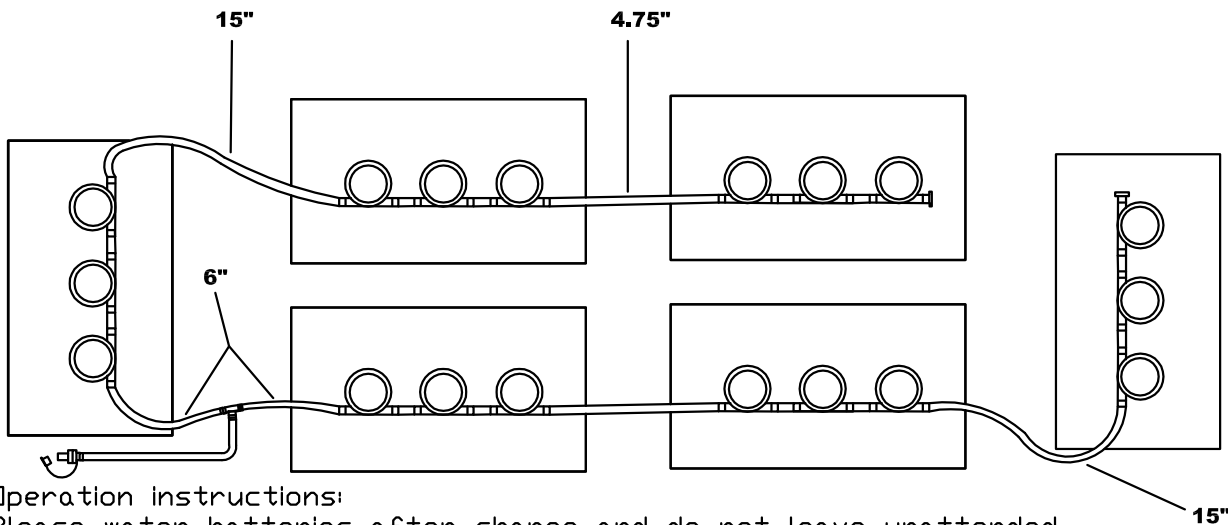

# Club Car Carryall 6

8 Six volt Crown/Trojan/US batteries

GCCT-KIT6BC

Please follow the sketch precisely as shown.

Installation Instructions: Lay preassembled kit on top of batteries exactly as shown in sketch. push straight down on each valve until it snaps into the cell. Make sure all tubing remains unobstructed. If there are any questions concerning installation, please call Battery Watering Technologies at 877-522-5431.

Operation instructions:  
Please water batteries after charge and do not leave unattended

Connect the Delivery system (2 1/2 gallon tank, direct fill link, or direct fill gun) to single point on kit. Simply pull back on female quick connect and insert into male quick connect. When flow indicator stops spinning or all indicator eyes come to top of the plug, disconnect quick connect