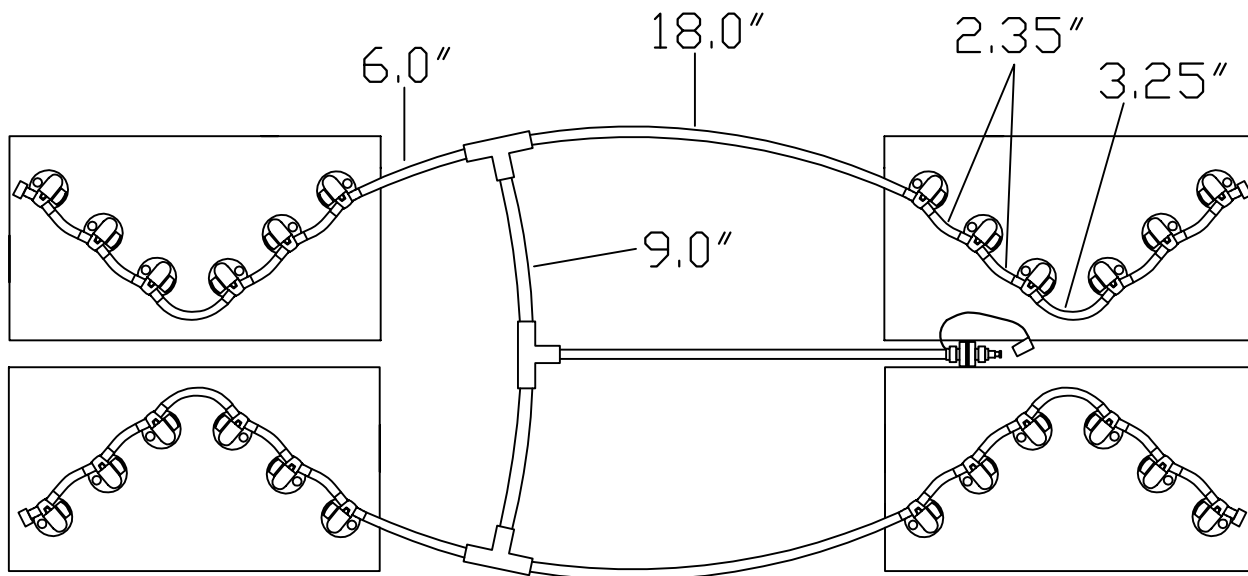

Stealth Edge

Rev.0 10-8-12

4 - 12 Volt Trojan T-1275 Batteries

Part #: GCSE-KITBCTJ

Please follow the sketch precisely as shown.

Installation Instructions: Lay preassembled kit on top of batteries exactly as shown in the sketch. Push straight down on each plug until it snaps into the cell. Make sure all tubing remains unobstructed. If there are any questions concerning installation, please call Battery Watering Technologies at 877-522-5431

Note: Use VB-TBY Valve

Operation instructions:

Please water batteries after charge and do not leave unattended

Connect the Delivery system (2 1/2 gallon tank, direct fill link, or direct fill gun) to single pointon kit. Insert male quick connect into female to start water flow. When flow indicator stops spinning or all indicator eyes come to top of the valve, disconnect the quick connect.