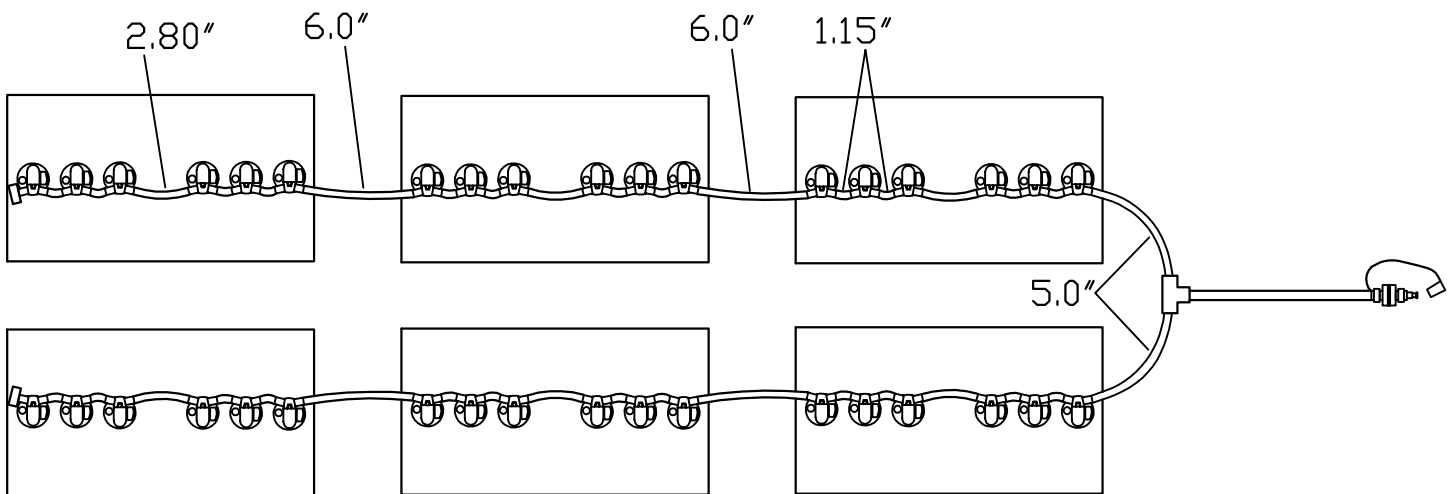

Stealth Knight Hawk 72 Volt kit

Rev.0 7-18-2011

GCSKH-KITBC

Please follow the sketch precisely as shown.

Installation Instructions: Lay preassembled kit on top of batteries exactly as shown in the sketch. Push straight down on each plug until it snaps into the cell. Make sure all tubing remains unobstructed. If there are any questions concerning installation, please call Battery Watering Technologies at 877-522-5431

VC-TB4

Operation instructions:

Please water batteries after charge and do not leave unattended

Connect the Delivery system (2 1/2 gallon tank, direct fill link, or direct fill gun) to single pointon kit. Insert male quick connect into female to start water flow. When flow indicator stops spinning or all indicator eyes come to top of the valve, disconnect the quick connect.