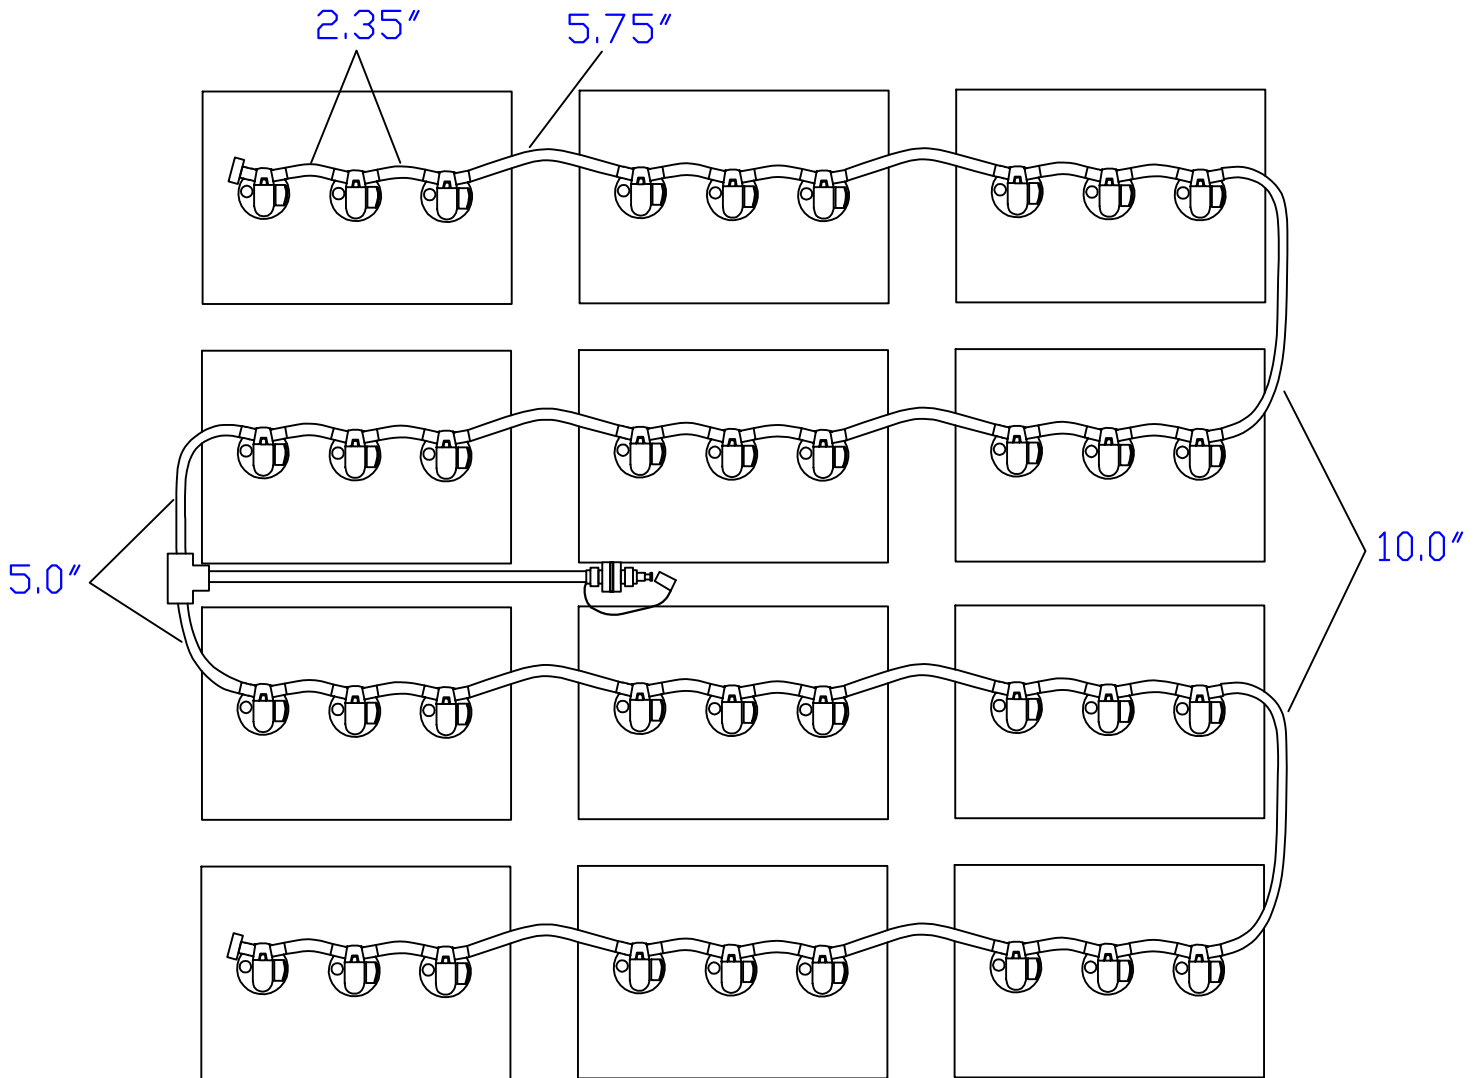

Carrus Utility Vehicle T-105 Plus Batteries

GCUV-KITBC

Please follow the sketch precisely as shown.

Installation instructions: Lay preassembled kit on top of batteries exactly as shown in sketch. Push straight down on each valve until it snaps into the cell. Make sure all tubing remains unobstructed. If there are any questions concerning installation, please call Battery Watering Technologies at 877-522-5431

Operation instructions:

Please water batteries after charge and do not leave unattended

Connect the Delivery system (2 1/2 gallon tank, direct fill link, or direct fill gun) to single point on kit. Insert male quick connect into female to start water flow. When flow indicator stops spinning or all indicator eyes come to top of the plug, disconnect quick connect

Always disconnect from water source after filling