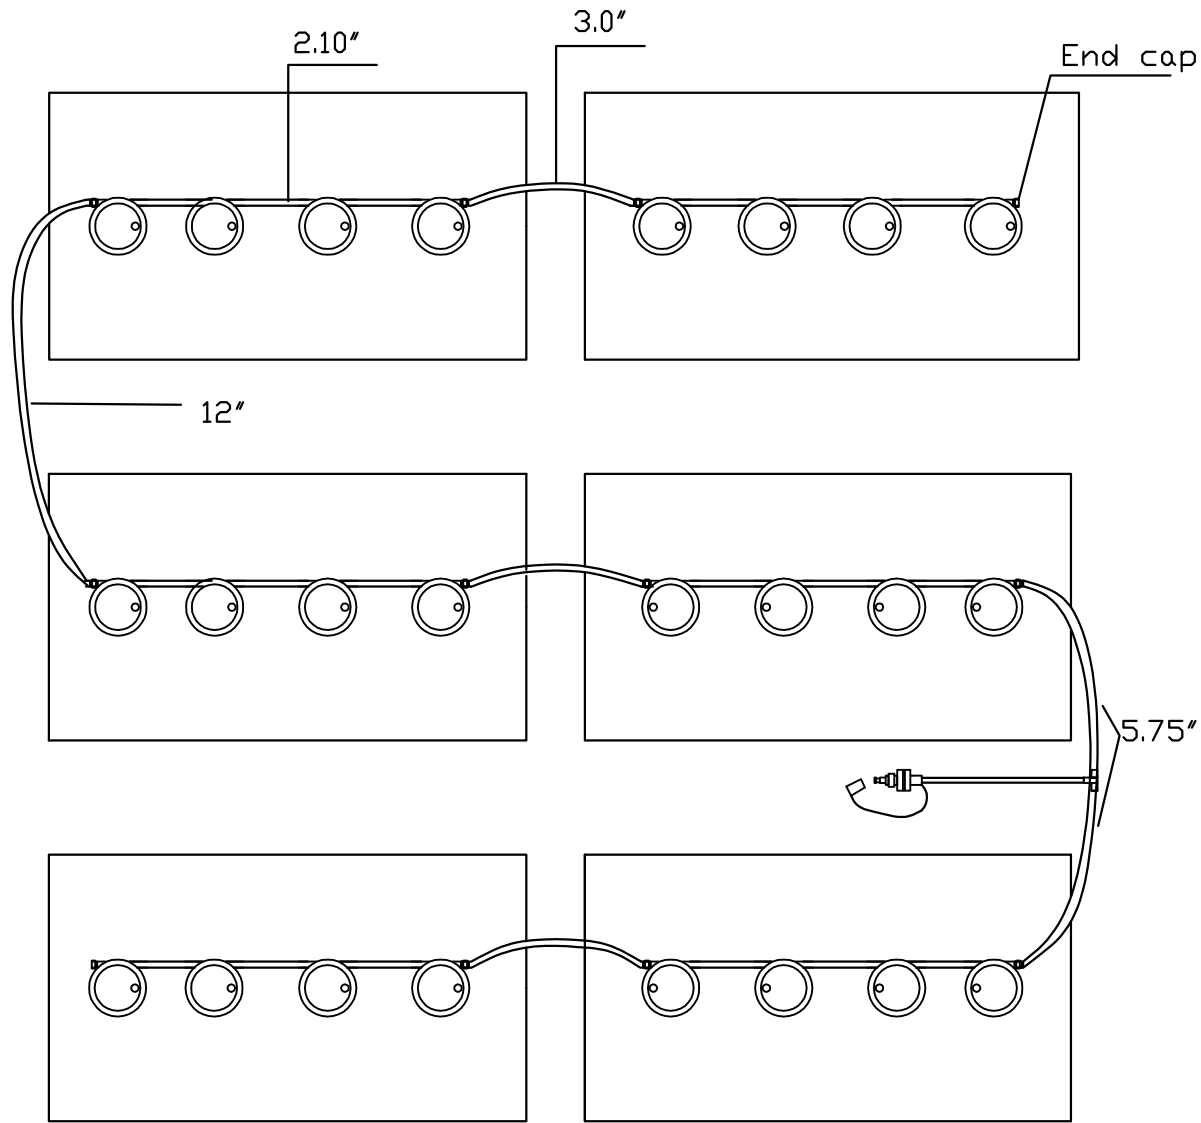

E-Z-GO TXT 48V

6 - 8 VOLT US BATTERIES

GEZ-KIT24CBCTBUS

Please follow the sketch precisely as shown.

Installation Instructions: Lay preassembled kit on top of batteries exactly as shown in the sketch. Push straight down on each plug until it snaps into the cell. Make sure all tubing remains unobstructed. If there are any questions concerning installation, please call Battery Watering Technologies at 877-522-5431

VB-TBU

Please water batteries after charge and do not leave unattended

Operation instructions:

Please water batteries after charge and do not leave unattended

Connect the Delivery system (2 1/2 gallon tank, direct fill link, or direct fill gun) to single point on kit. Insert male quick connect into female to start water flow.

When flow indicator stops spinning or all indicator eyes come to top of the plug, disconnect quick connect

Always disconnect from water source after filling

6645 Holder rd.
Clemmons, NC. 27012

Phone : 336-714-0448
Fax: 336-714-0449