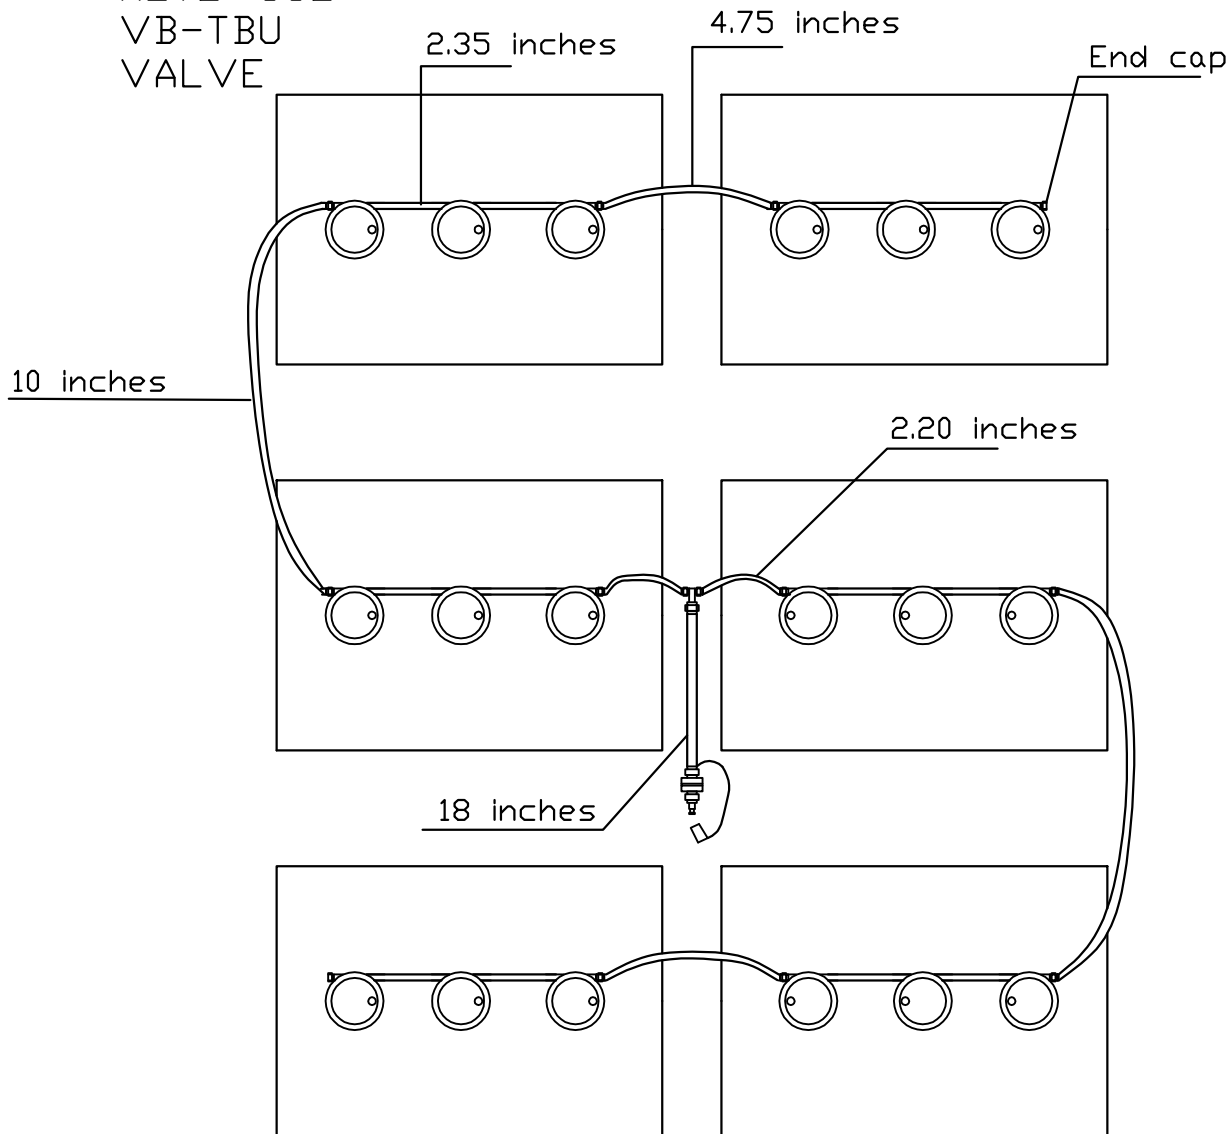

E-Z-GO TXT/FREEDOM/SPORT

U.S. / Trojan / Crown 6 volt Batteries

GEZ-KITBCTB

Please follow sketch precisely as shown.

Installation Instructions: Lay preassembled kit on top of batteries exactly as shown in sketch. Push straight down on each valve until it snaps into the cell. Make sure all tubing remains unobstructed. If there are any questions concerning installation, please call Battery Watering Technologies at 877-522-5431

NOTE: USE
VB-TBU
VALVE

Please water batteries after charge and do not leave unattended

Operation instructions:

Please water batteries after charge and do not leave unattended

Connect the Delivery system (2 1/2 gallon tank, direct fill link, or direct fill gun) to single point on kit. Insert male quick connect into female to start water flow.

When flow indicator stops spinning or all indicator eyes come to top of the plug, disconnect quick connect

Always disconnect from water source after filling

6645 Holder Rd.
Clemmons, NC. 27012

phone: 336-714-0448
Fax: 336-714-0449