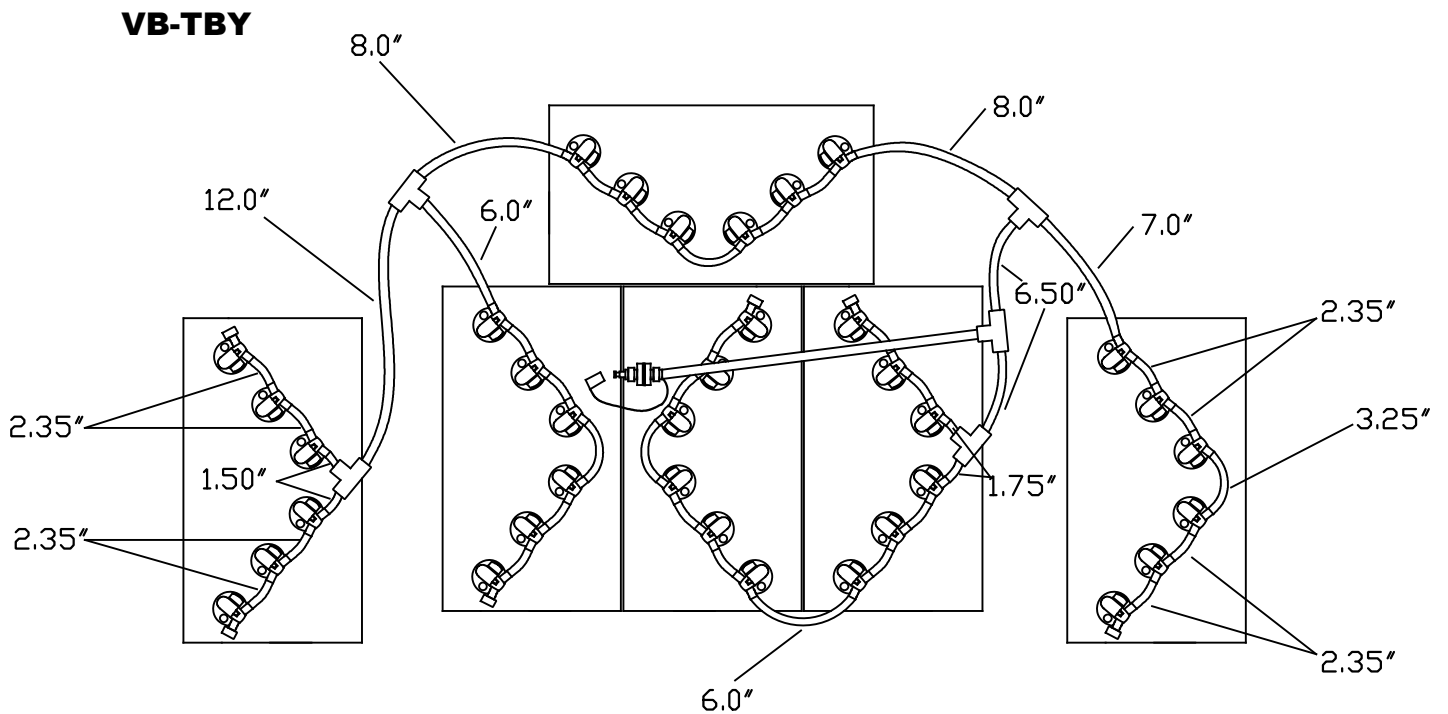

EZGO Express 4x4

Rev. 1 2-10-20

72 volt system, 6-12 volt TROJAN T-1275

GEZ-KITBCTBEX

Please follow the sketch precisely as shown. Installation Instructions: Lay preassembled kit on top of batteries exactly as shown in sketch. Push straight down on each valve until it snaps into the cell. Make sure all tubing remains unobstructed. If there are any questions concerning installation, please call Battery Watering Technologies at 877-522-5431

Operation instructions:

Please water batteries after charge and do not leave unattended

Connect the Delivery system (2 1/2 gallon tank, direct fill link, or direct fill gun) to single point on kit. Insert male quick connect into female to start water flow. when flow indicator stops spinning or all indicator eyes come to top of the valve, disconnect quick connect.