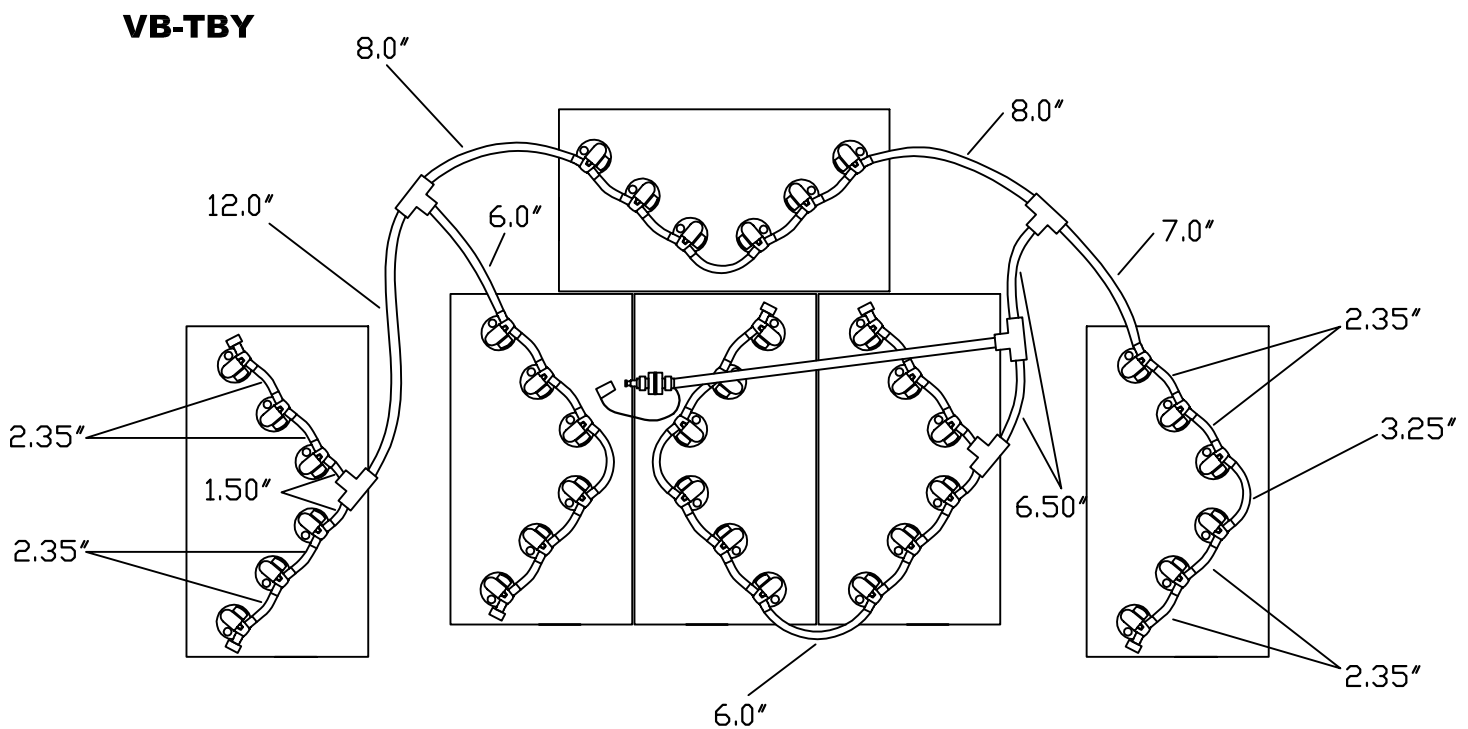

EZGO Express 4x4

Rev. 0 9-6-18

72 volt system, 6-12 volt TROJAN T-1275

GEZ-KITBCTBEX

Please follow the sketch precisely as shown. Installation Instructions: Lay preassembled kit on top of batteries exactly as shown in sketch. Push straight down on each valve until it snaps into the cell. Make sure all tubing remains unobstructed. If there are any questions concerning installation, please call Battery Watering Technologies at 877-522-5431

Operation instructions:

Please water batteries after charge and do not leave unattended

Connect the Delivery system (2 1/2 gallon tank, direct fill link, or direct fill gun) to single point on kit. Insert male quick connect into female to start water flow. when flow indicator stops spinning or all indicator eyes come to top of the valve, disconnect quick connect.