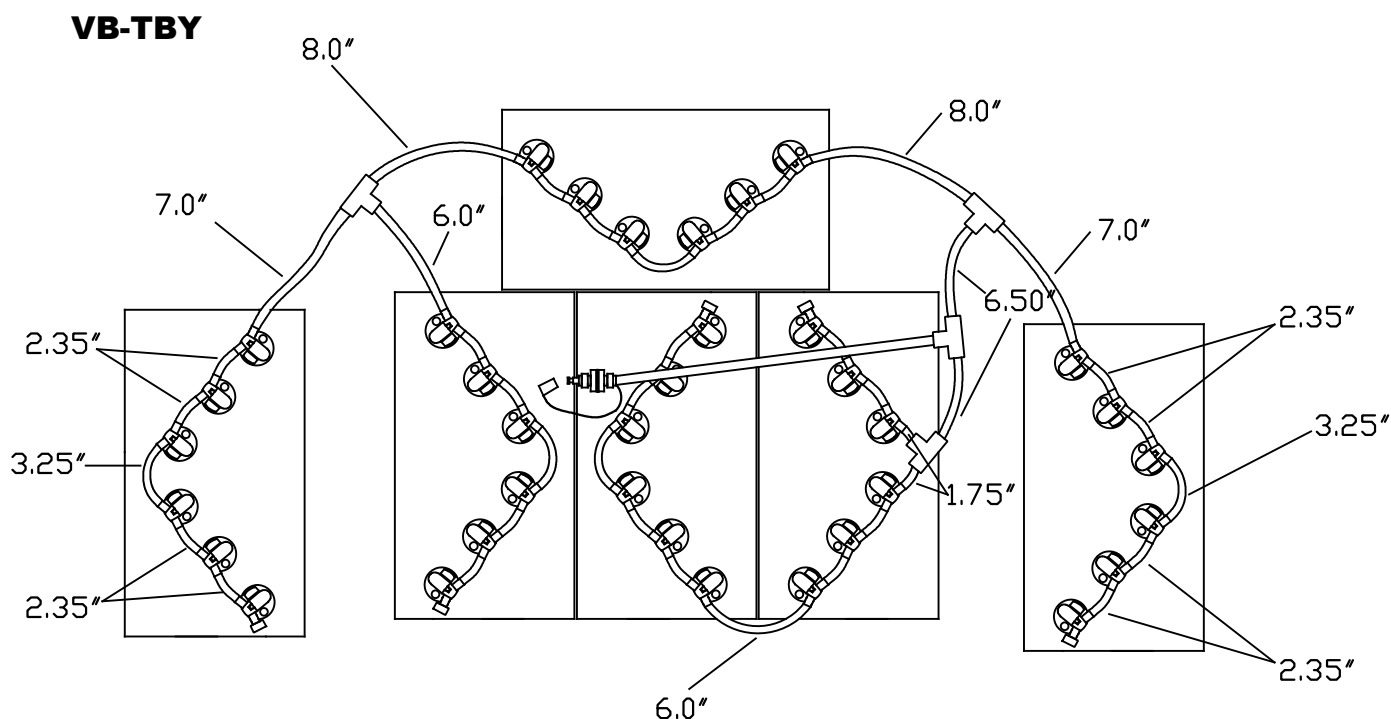

EZGO Express 4x4 2019

72 volt system, 6-12 volt TROJAN T-1275

Rev. 1 2-10-20

GEZ-KITBCTBEX19

Please follow the sketch precisely as shown. Installation Instructions: Lay preassembled kit on top of batteries exactly as shown in sketch. Push straight down on each valve until it snaps into the cell. Make sure all tubing remains unobstructed. If there are any questions concerning installation, please call Battery Watering Technologies at 877-522-5431

Operation instructions:

Please water batteries after charge and do not leave unattended

Connect the Delivery system (2 1/2 gallon tank, direct fill link, or direct fill gun) to single point on kit. Insert male quick connect into female to start water flow. when flow indicator stops spinning or all indicator eyes come to top of the valve, disconnect quick connect.