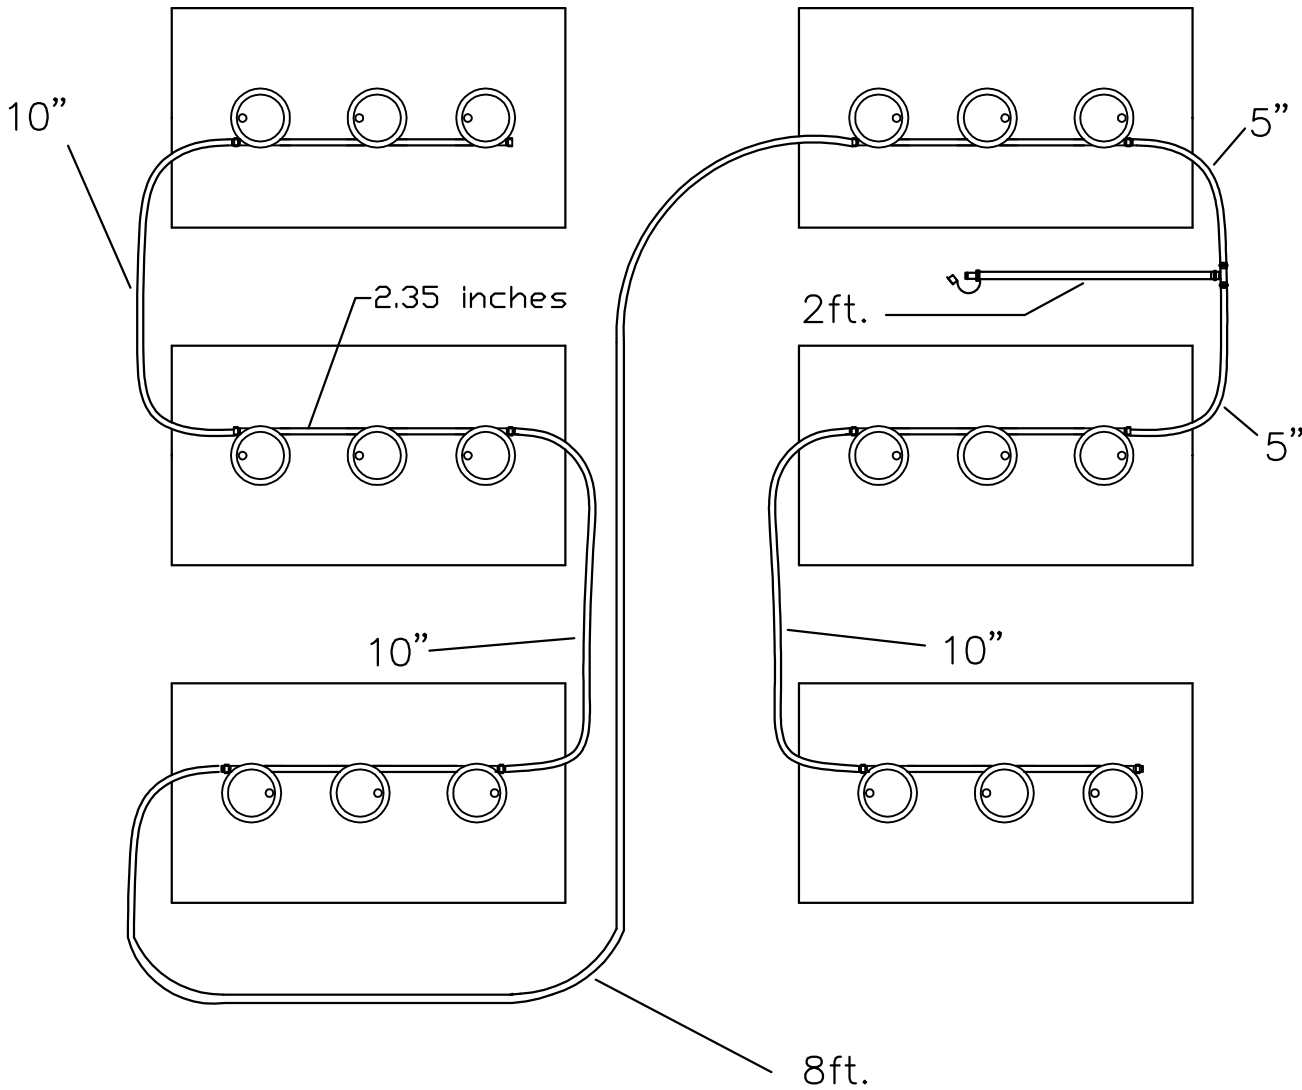

# E-Z-GO / Cushman Titan

Rev. 3 2-9-15

875 Utility Vehicle 36 volt kit  
with 6 volt batteries - 2.7" cell spacing

GEZ-KITC875-36BCTB

Please follow the sketch precisely as shown.

Installation directions: Layout preassembled kit on top of batteries exactly as shown in sketch. Please push straight down on each plug until it snaps into the cell. If there are any questions concerning installation, please call Battery Watering Technologies at 877-522-5431.

### Operation instructions:

Please water batteries after charge and do not leave unattended

Connect the Delivery system (2 1/2 gallon tank, direct fill link, or direct fill gun) to single point on kit. Simply pull back on female quick connect and insert into male quick connect. When flow indicator stops spinning or all indicator eyes come to top of the plug, disconnect quick connect