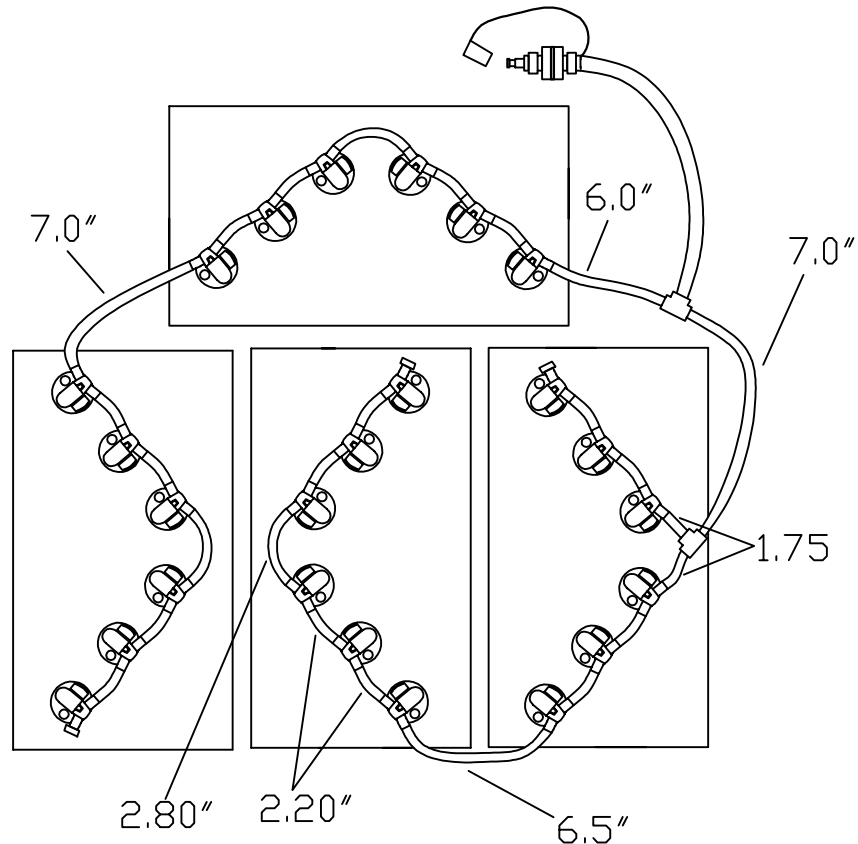

## 4-12 VOLT - T - 1275

GEZ48-KITBC1275

Please follow the sketch precisely as shown.

Installation Instructions: Lay preassembled kit on top of batteries exactly as shown in the sketch. Push straight down on each plug until it snaps into the cell. Make sure all tubing remains unobstructed. If there are any questions concerning installation, please call Battery Watering Technologies at 877-522-5431

VB-TBY

NOTE: 1/4" FILL TUBE

NOTE: Black Tubing

### Operation instructions:

Please water batteries after charge and do not leave unattended

Connect the Delivery system (2 1/2 gallon tank, direct fill link, or direct fill gun) to single pointon kit. Insert male quick connect into female to start water flow. When flow indicator stops spinning or all indicator eyes come to top of the valve, disconnect the quick connect.