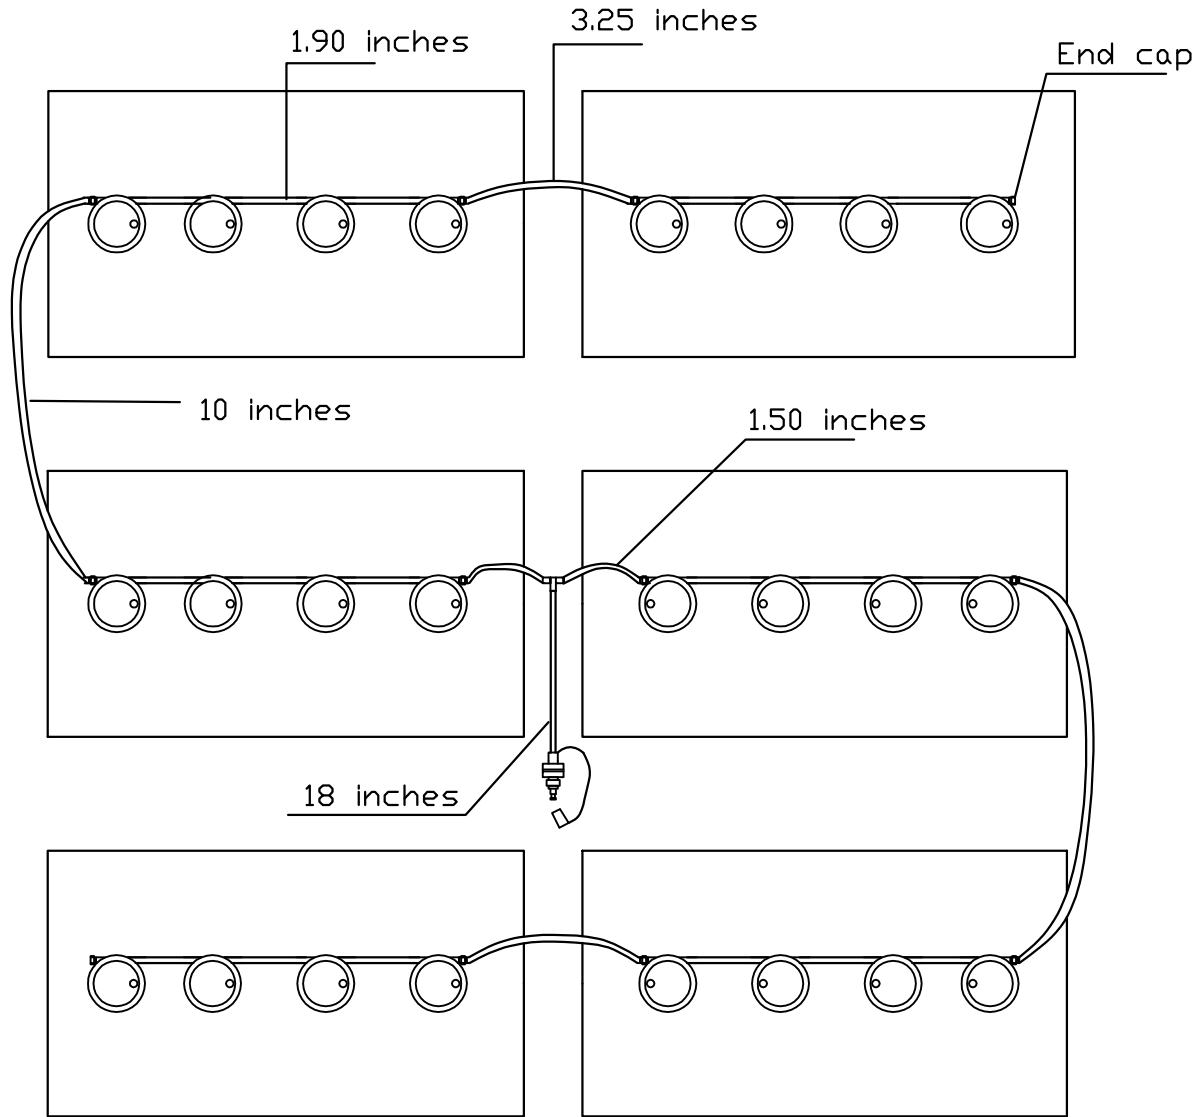

E-Z-GO RXV 48V

6 - 8 VOLT TROJAN BATTERIES GEZ48-KITBCTB8

Please follow the sketch precisely as shown.

Installation Instructions: Lay preassembled kit on top of batteries exactly as shown in the sketch. Push straight down on each plug until it snaps into the cell. Make sure all tubing remains unobstructed. If there are any questions concerning installation, please call Battery Watering Technologies at 877-522-5431

Note: Use VB-TBU Valve