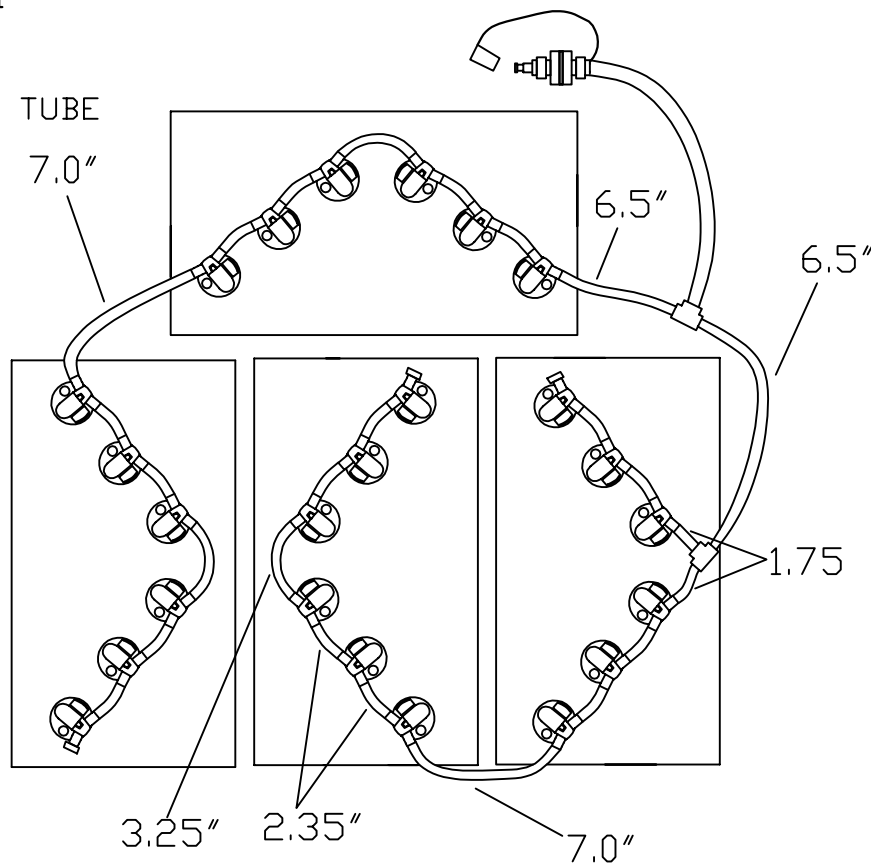

E-Z-GO RXV

4-12 VOLT - US BATTERY

GEZ48-KITBCUS

Please follow the sketch precisely as shown.

Installation Instructions: Lay preassembled kit on top of batteries exactly as shown in the sketch. Push straight down on each plug until it snaps into the cell. Make sure all tubing remains unobstructed. If there are any questions concerning installation, please call Battery Watering Technologies at 877-522-5431

VB-TBU

NOTE: 1/4" FILL TUBE

Operation instructions:

Please water batteries after charge and do not leave unattended

Connect the Delivery system (2 1/2 gallon tank, direct fill link, or direct fill gun) to single point kit. Insert male quick connect into female to start water flow. When flow indicator stops spinning or all indicator eyes come to top of the valve, disconnect the quick connect.