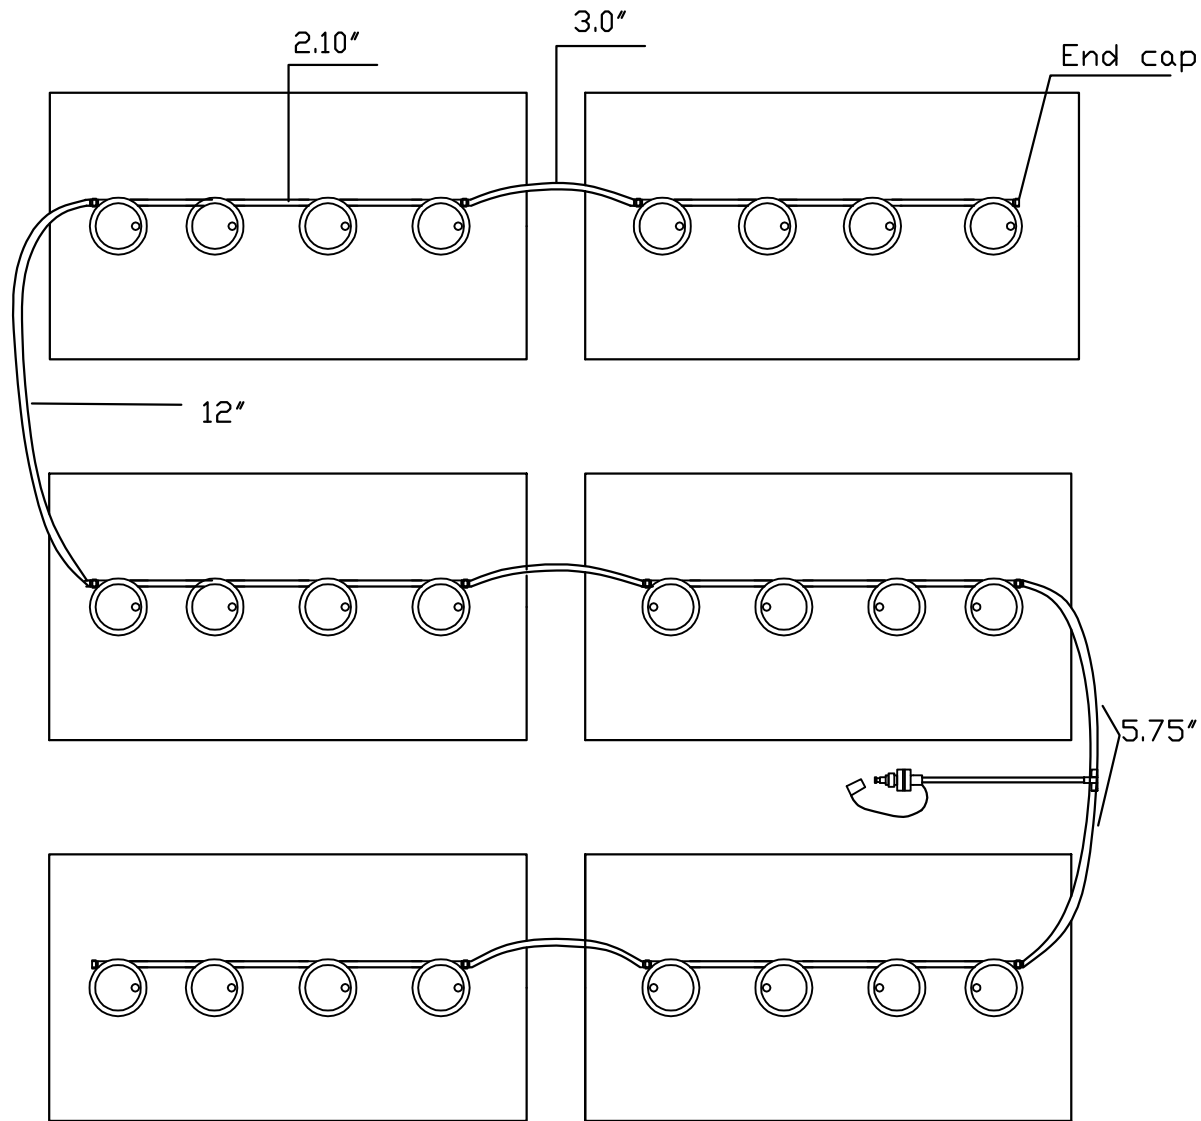

E-Z-GO RXV 48V

6 - 8 VOLT US BATTERIES

GEZ48-KITBCUS8

Please follow the sketch precisely as shown.

Installation Instructions: Lay preassembled kit on top of batteries exactly as shown in the sketch. Push straight down on each plug until it snaps into the cell. Make sure all tubing remains unobstructed. If there are any questions concerning installation, please call Battery Watering Technologies at 877-522-5431

VB-TBU

Please water batteries after charge and do not leave unattended

Operation instructions:

Please water batteries after charge and do not leave unattended

Connect the Delivery system (2 1/2 gallon tank, direct fill link, or direct fill gun) to single point on kit. Insert male quick connect into female to start water flow.

When flow indicator stops spinning or all indicator eyes come to top of the plug, disconnect quick connect

Always disconnect from water source after filling

6645 Holder rd.
Clemmons, NC. 27012

Phone : 336-714-0448
Fax: 336-714-0449