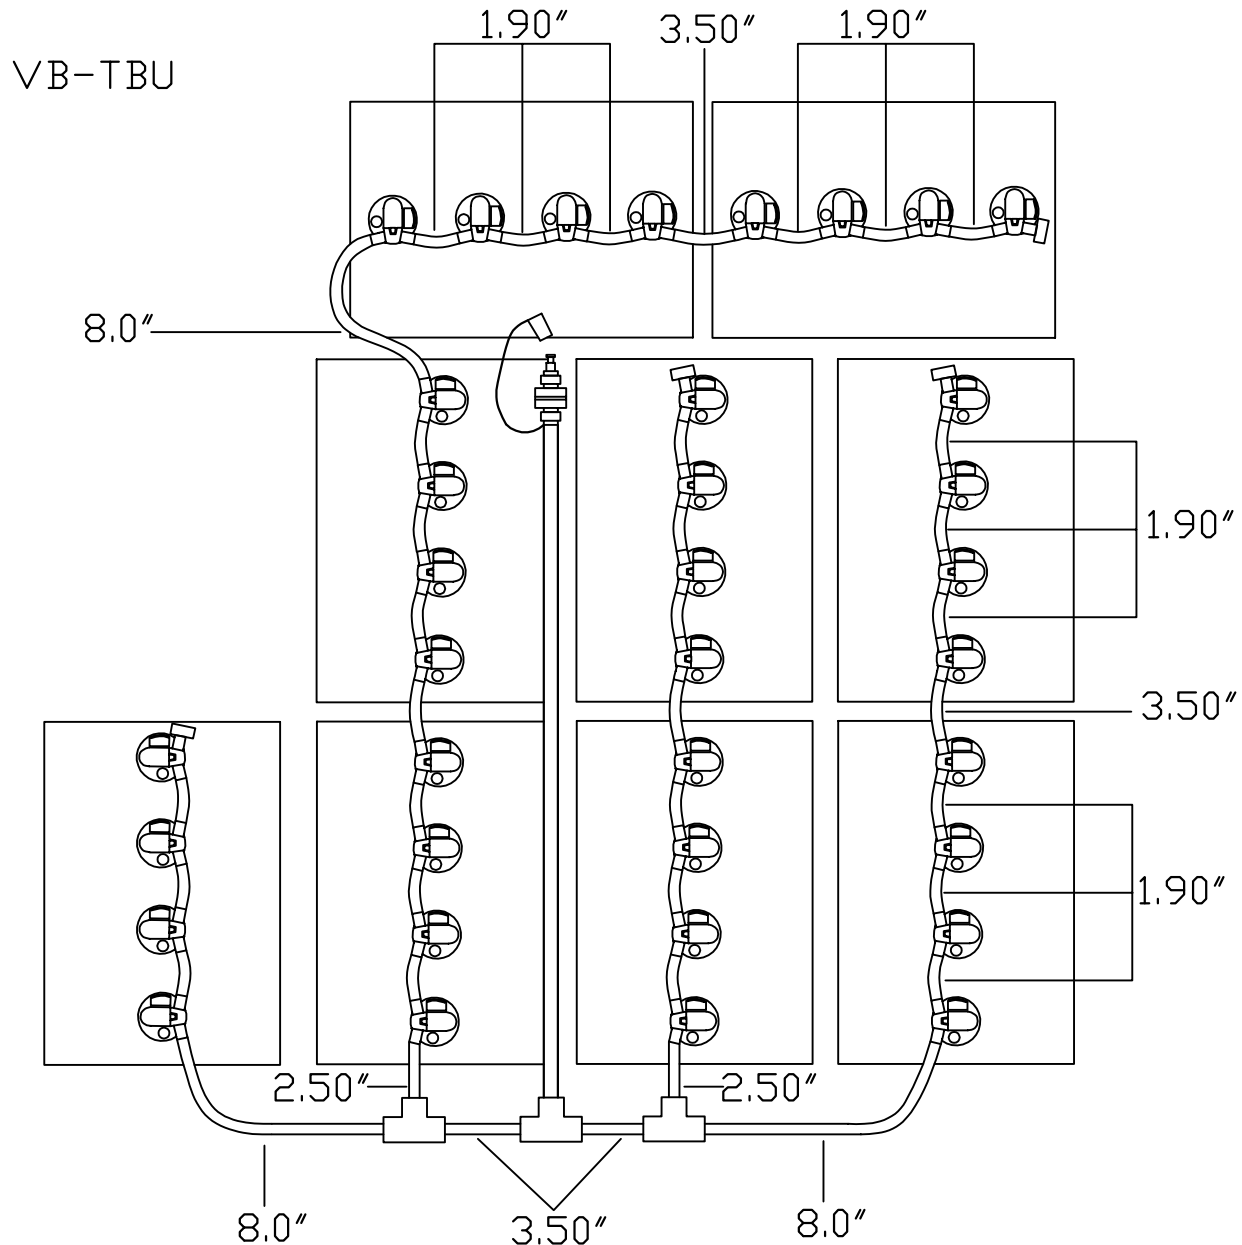

Cushman Hauler

9 - 8 Volt T-875 Batteries

36 Cell Kit

GEZ72-KITBC

Please follow the sketch precisely as shown.

Installation Instructions: Lay preassembled kit on top of batteries exactly as shown in the sketch. Push straight down on each plug until it snaps into the cell. Make sure all tubing remains unobstructed. If there are any questions concerning installation, please call Battery Watering Technologies at 877-522-5431

Operation Instructions:

Please water batteries after charge and do not leave unattended

Connect the Delivery system (2 1/2 gallon tank, direct fill link, or direct fill gun) to single pointon kit. Insert male quick connect into female to start water flow. When flow indicator stops spinning or all indicator eyes come to top of the valve, disconnect the quick connect.