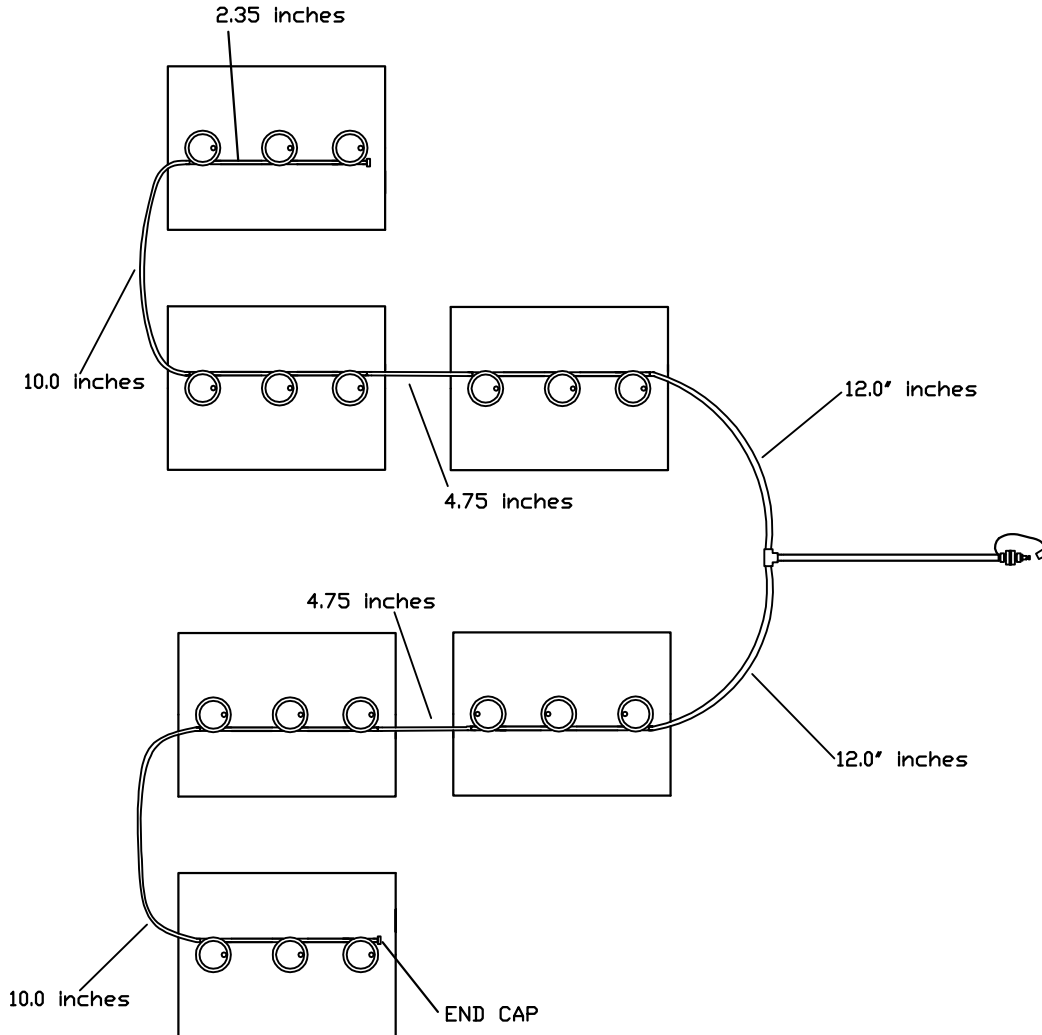

EZGO 18 Cell Marathon

GEZM-KITCBC

Please follow the sketch precisely as shown.

Installation Instructions: Lay preassembled kit on top of batteries exactly as shown in the sketch. Push straight down on each plug until it snaps into the cell. Make sure all tubing remains unobstructed. If there are any questions concerning installation, please call Battery Watering Technologies at 877-522-5431

Operation instructions:

Please water batteries after charge and do not leave unattended

Connect the Delivery system (2 1/2 gallon tank, direct fill link, or direct fill gun) to single pointon kit. Insert male quick connect into female to start water flow. When flow indicator stops spinning or all indicator eyes come to top of the valve, disconnect the quick connect.