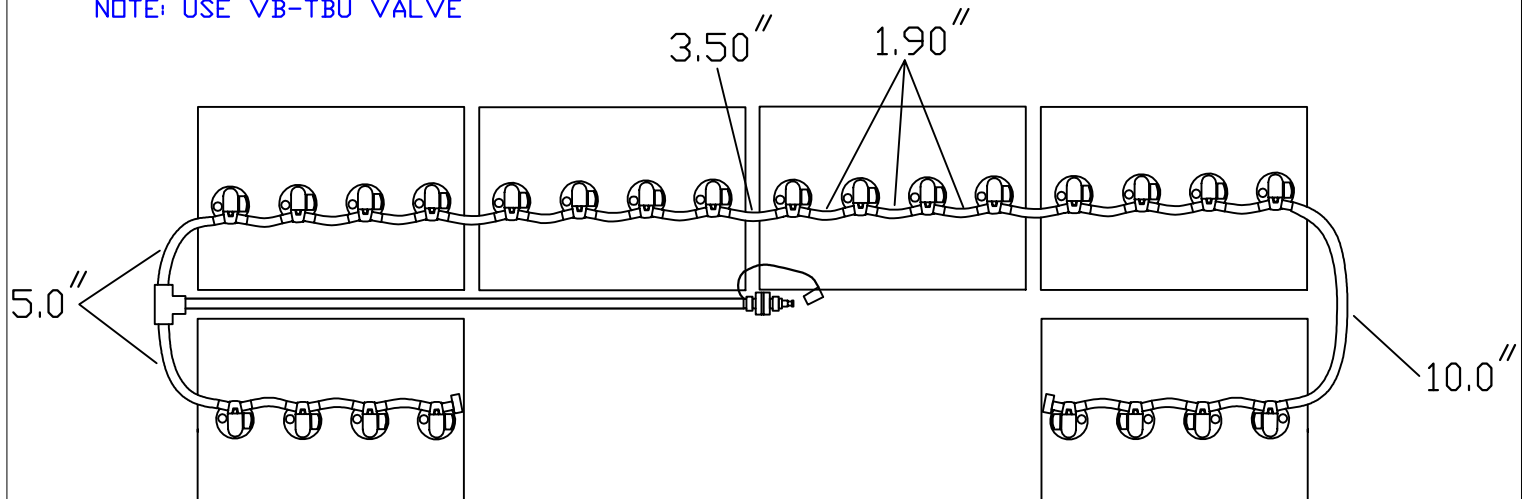

ICON

6 - 8 VOLT TROJAN BATTERIES

GIC-KITBCTB

Please follow the sketch precisely as shown.

Installation Instructions: Lay preassembled kit on top of batteries exactly as shown in the sketch. Push straight down on each plug until it snaps into the cell. Make sure all tubing remains unobstructed. If there are any questions concerning installation, please call Battery Watering Technologies at 877-522-5431

NOTE: USE VB-TBU VALVE

Operation instructions:

Please water batteries after charge and do not leave unattended

Connect the Delivery system (2 1/2 gallon tank, direct fill link, or direct fill gun) to single pointon kit. Insert male quick connect into female to start water flow. When flow indicator stops spinning or all indicator eyes come to top of the valve, disconnect the quick connect.