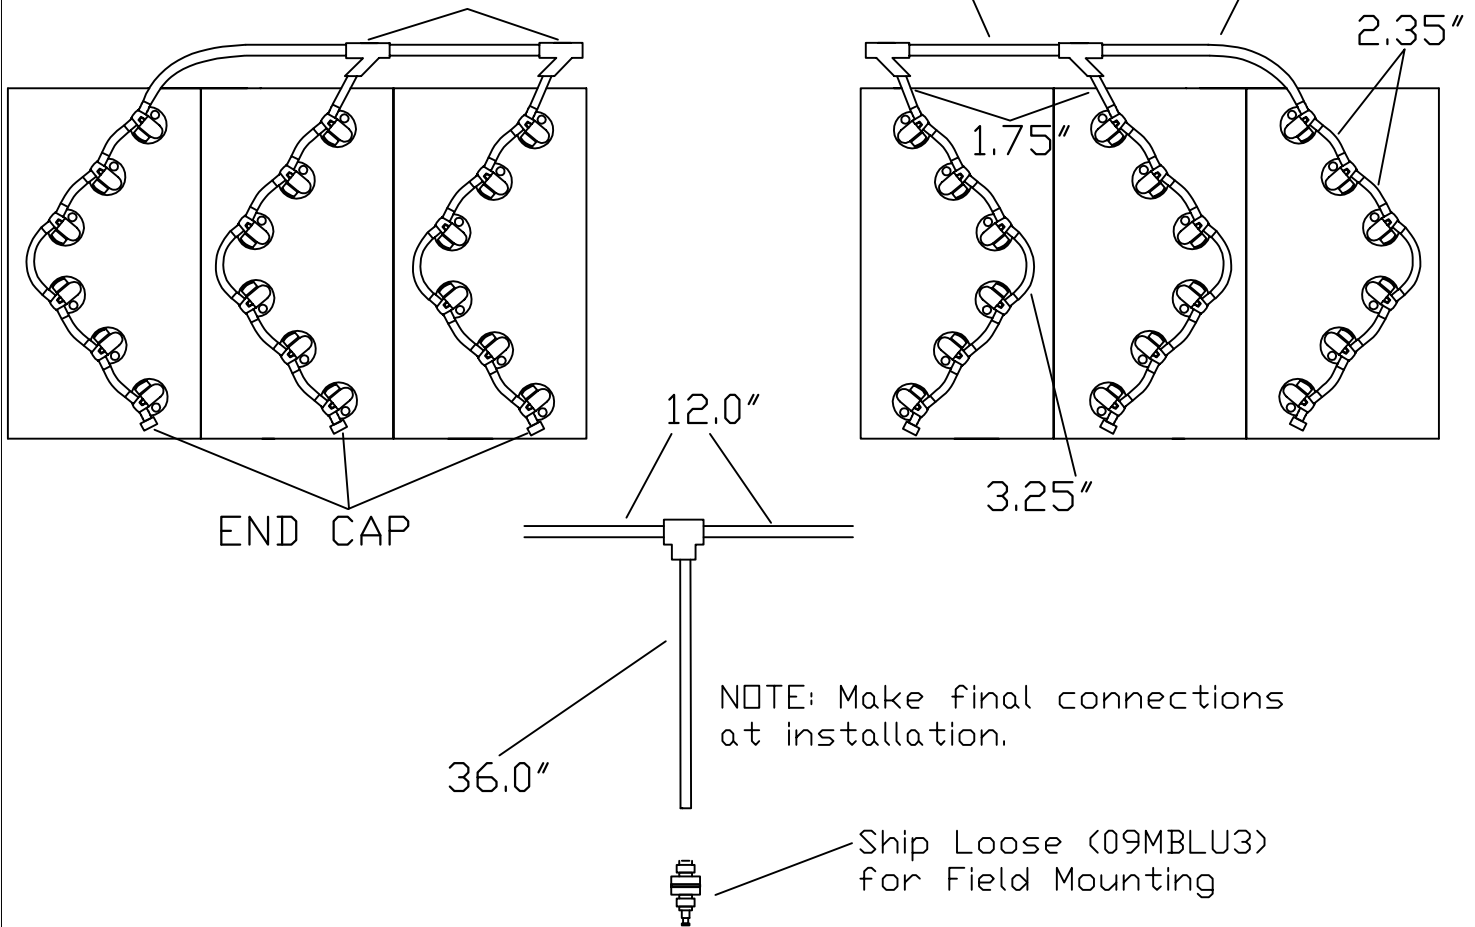

Tomberlin Anvil

6 - 12 Volt US Batteries

GITA-KITCUBC

Please follow the sketch precisely as shown.

Installation Instructions: Lay preassembled kit on top of batteries exactly as shown in the sketch. Push straight down on each plug until it snaps into the cell. Make sure all tubing remains unobstructed. If there are any questions concerning installation, please call Battery Watering Technologies at 877-522-5431

USE VB-TBU

6/6/6 Y-Piece (08Y666N)

Operation instructions:

Please water batteries after charge and do not leave unattended

Connect the Delivery system (2 1/2 gallon tank, direct fill link, or direct fill gun) to single pointon kit. Insert male quick connect into female to start water flow. When flow indicator stops spinning or all indicator eyes come to top of the valve, disconnect the quick connect.