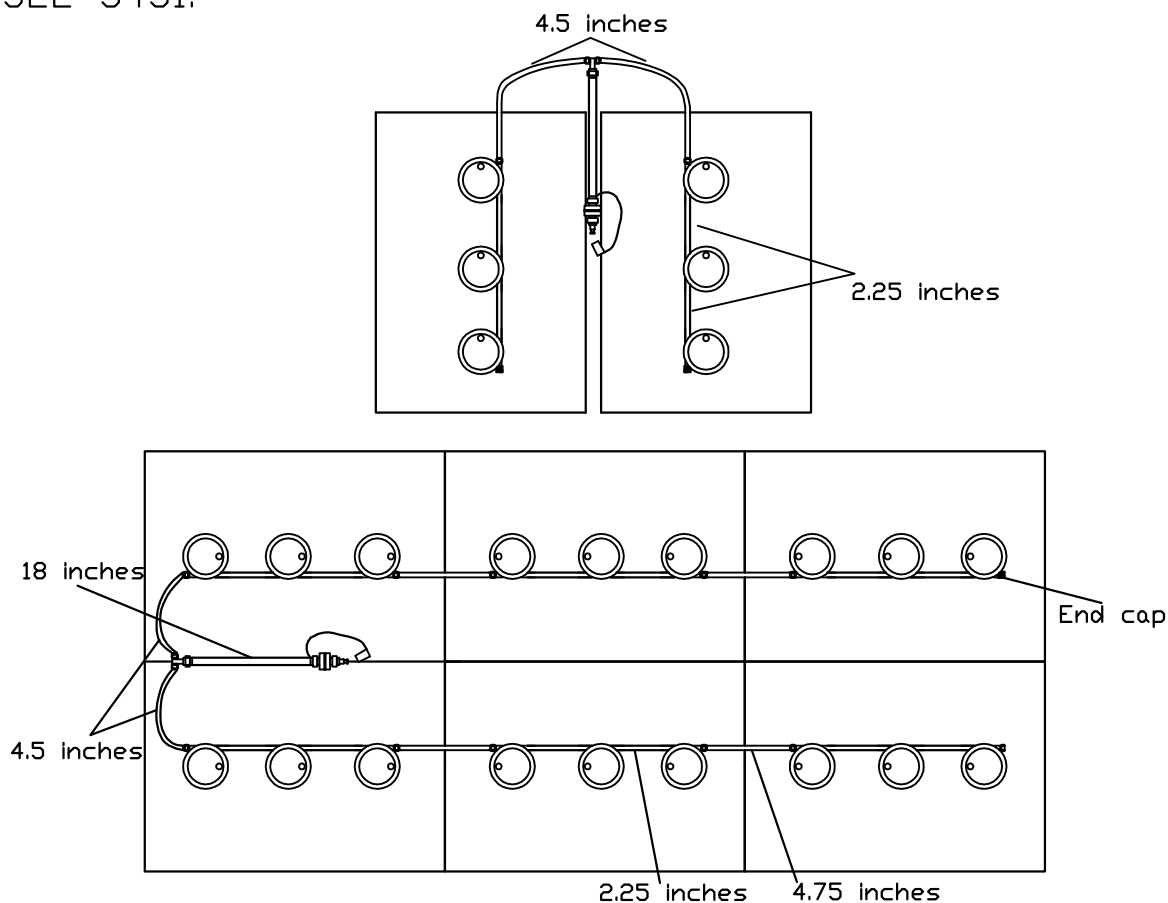

# Tomberlin E4

8 six volt US Batteries

Rev. 0 4/6/10

GITE4-KITCUBC

Please follow the sketch precisely as shown.  
Installation Instructions: Lay preassembled kit on top of batteries exactly as shown in sketch. push straight down on each valve until it snaps into the cell. Make sure all tubing remains unobstructed. If there are any questions concerning installation, please call Battery Watering Technologies at 877-522-5431.

### Operation instructions:

Please water batteries after charge and do not leave unattended

Connect the Delivery system (2 1/2 gallon tank, direct fill link, or direct fill gun) to single point on kit. Simply pull back on female quick connect and insert into male quick connect. When flow indicator stops spinning or all indicator eyes come to top of the plug, disconnect quick connect