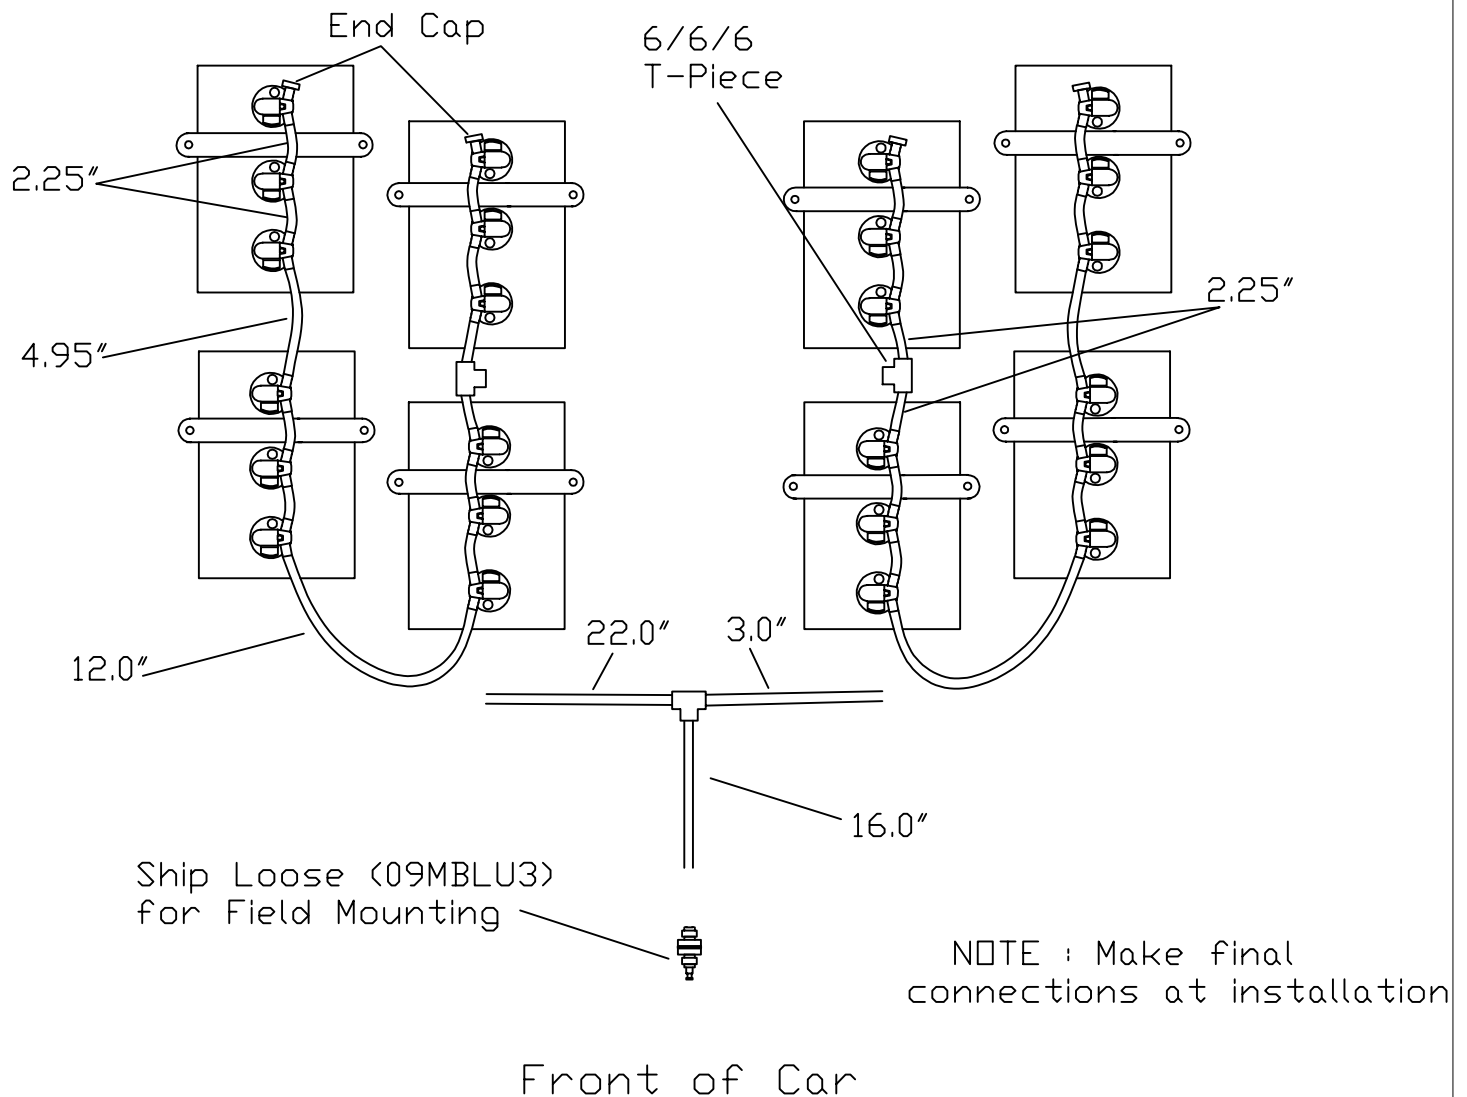

## 8 - 6 VOLT US BATTERIES

GITMV-KITCUBC

Please follow the sketch precisely as shown.

Installation Instructions: Lay preassembled kit on top of batteries exactly as shown in the sketch. Push straight down on each plug until it snaps into the cell. Make sure all tubing remains unobstructed. If there are any questions concerning installation, please call Battery Watering Technologies at 877-522-5431

### Operation Instructions:

Please water batteries after charge and do not leave unattended

Connect the Delivery system (2 1/2 gallon tank, direct fill link, or direct fill gun) to single pointon kit. Insert male quick connect into female to start water flow. When flow indicator stops spinning or all indicator eyes come to top of the valve, disconnect the quick connect.