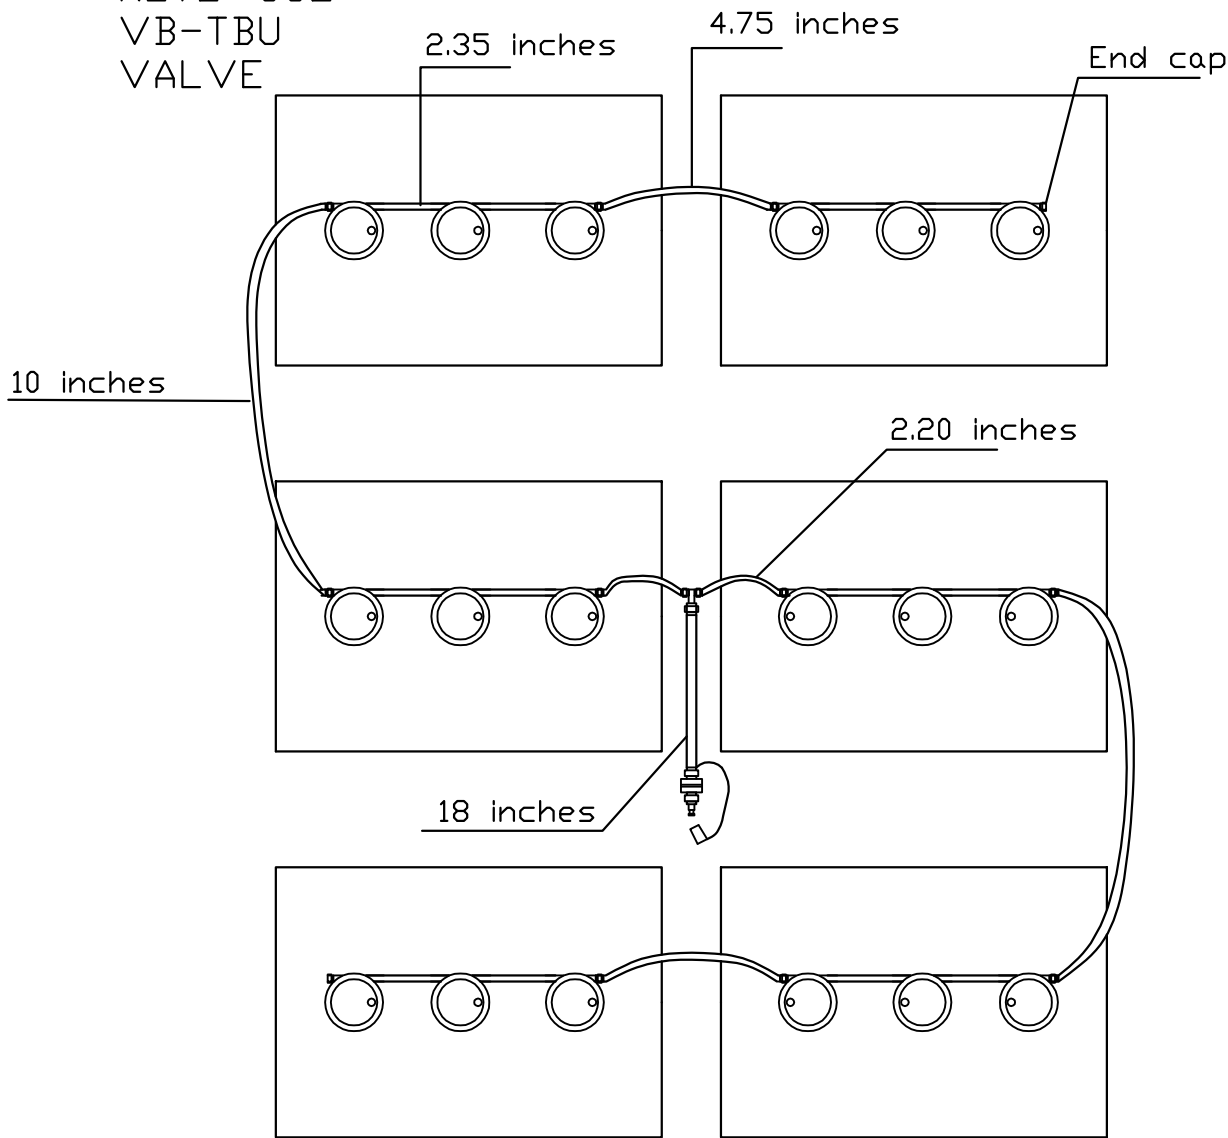

Star 36 volt

REV.1 10-11-16

U.S. / Trojan / Crown 6 volt Batteries

GST-KIT66BC

Please follow sketch precisely as shown.

Installation Instructions: Lay preassembled kit on top of batteries exactly as shown in sketch. Push straight down on each valve until it snaps into the cell. Make sure all tubing remains unobstructed. If there are any questions concerning installation, please call Battery Watering Technologies at 877-522-5431

NOTE: USE
VB-TBU
VALVE

Please water batteries after charge and do not leave unattended

Operation instructions:

Please water batteries after charge and do not leave unattended

Connect the Delivery system (2 1/2 gallon tank, direct fill link, or direct fill gun) to single point on kit. Insert male quick connect into female to start water flow.

When flow indicator stops spinning or all indicator eyes come to top of the plug, disconnect quick connect

Always disconnect from water source after filling

6645 Holder Rd.
Clemmons, NC. 27012

phone: 336-714-0448
Fax: 336-714-0449