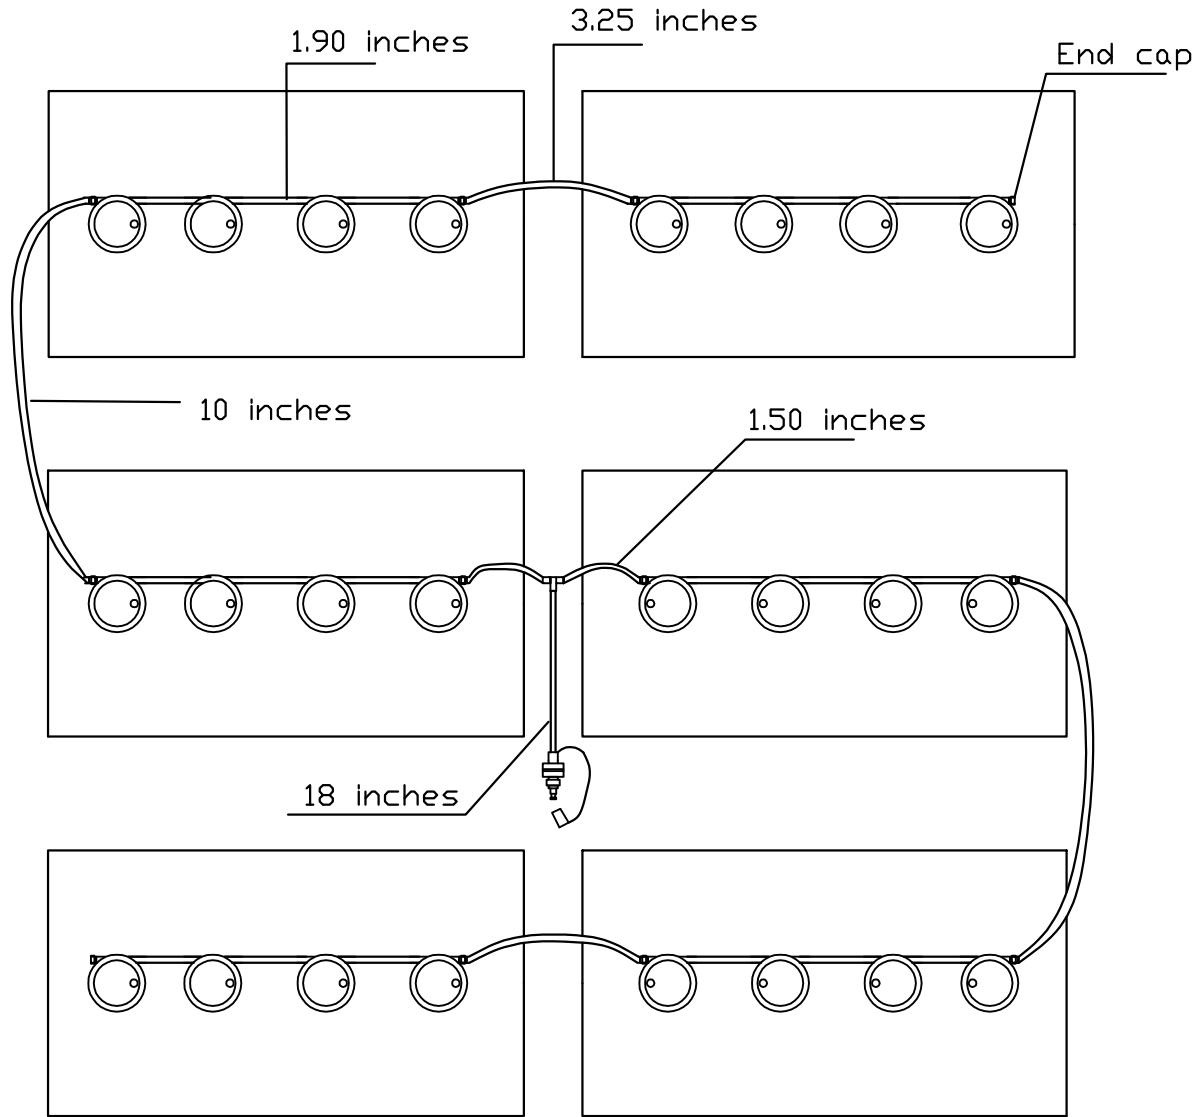

Star 875/890

6 - 8 VOLT TROJAN BATTERIES GST-KIT68BC

Please follow the sketch precisely as shown.

Installation Instructions: Lay preassembled kit on top of batteries exactly as shown in the sketch. Push straight down on each plug until it snaps into the cell. Make sure all tubing remains unobstructed. If there are any questions concerning installation, please call Battery Watering Technologies at 877-522-5431

Note: Use VB-TBU Valve

Please water batteries after charge and do not leave unattended

Operation instructions:

Please water batteries after charge and do not leave unattended

Connect the Delivery system (2 1/2 gallon tank, direct fill link, or direct fill gun) to single point on kit. Insert male quick connect into female to start water flow.

When flow indicator stops spinning or all indicator eyes come to top of the plug, disconnect quick connect

Always disconnect from water source after filling