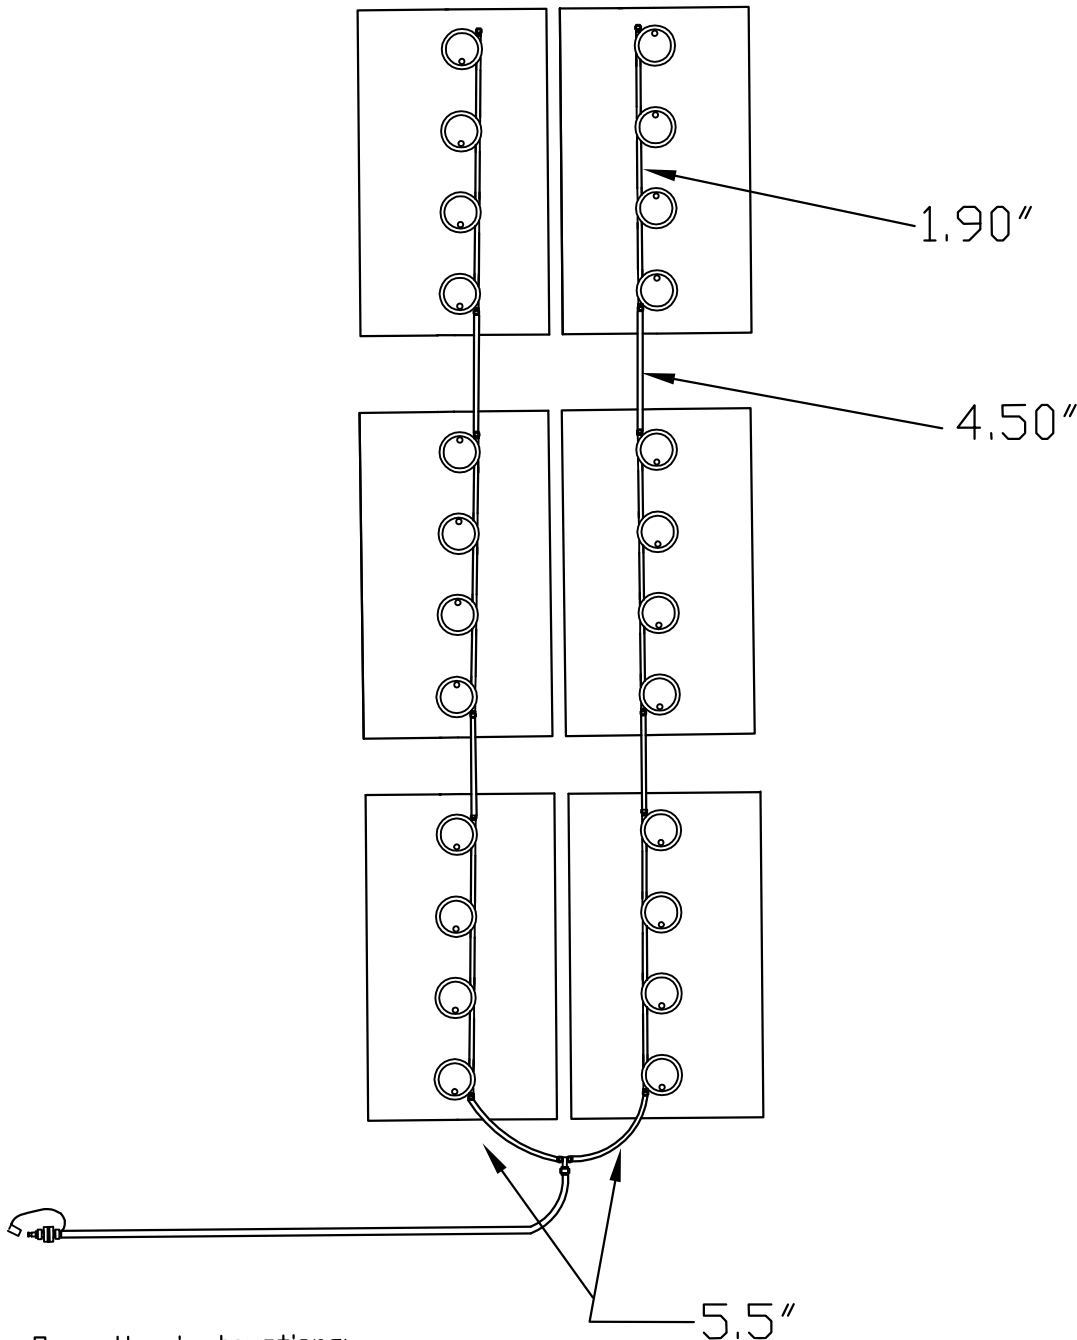

Star Smile

Rev.0 8-12-14

w/ Trojan T-875 Batteries

Part # GST-KITSMBC

Please follow the sketch precisely as shown.

Note: Before installing kit, make sure all battery cables are where they are supposed to be. Lay out plugs in cells exactly as sketch shows. Simply push down on plug until it snaps in, just like a regular push in battery cap.

Please water batteries after charge and do not leave unattended

Operation instructions:

Please water batteries after charge and do not leave unattended

Connect the Delivery system (2 1/2 gallon tank, direct fill link, or direct fill gun) to single point on kit. Simply pull back on female quick connect and insert into male quick connect. When flow indicator stops spinning or all indicator eyes come to top of the plug, disconnect quick connect