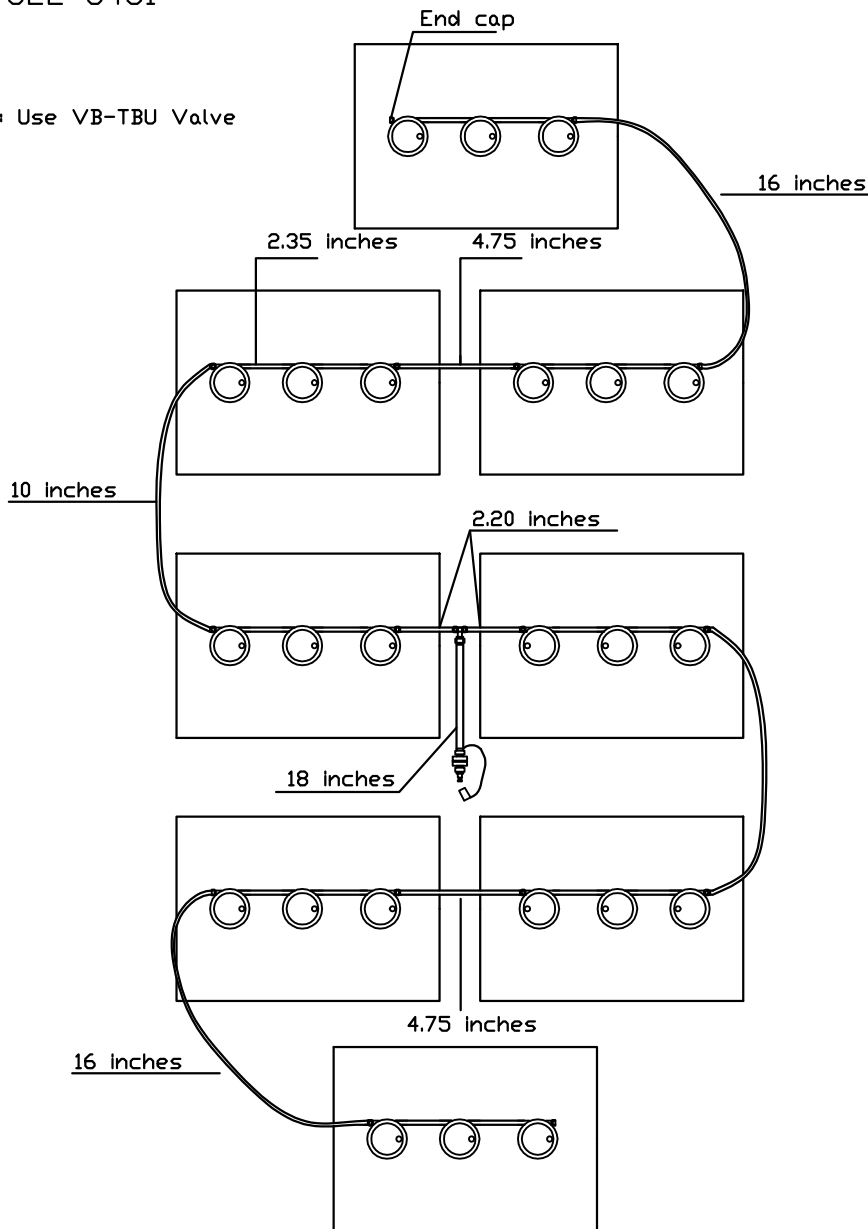

# BAD BOY BUGGIES CLASSIC, WESTERN 48 VOLT AND STAR CAR 48 VOLT

CROWN, US BATTERY, TROJAN AND DEKA 6 VOLT BATTERIES

**GW48-KITCBC**

Please follow the sketch precisely as shown.

Installation Instructions: lay preassembled kit on top of batteries exactly as shown in sketch. Push straight down on each valve until it snaps into the cell. Make sure all tubing remains unobstructed. If there are any questions concerning installation, please call Battery Watering Technologies at 877-522-5431

### Operation instructions:

Please water batteries after charge and do not leave unattended

Connect the Delivery system (2 1/2 gallon tank, direct fill link, or direct fill gun) to single point on kit. Insert male quick connect into female to start water flow. When flow indicator stops spinning or all indicator eyes come to top of the plug, disconnect quick connect