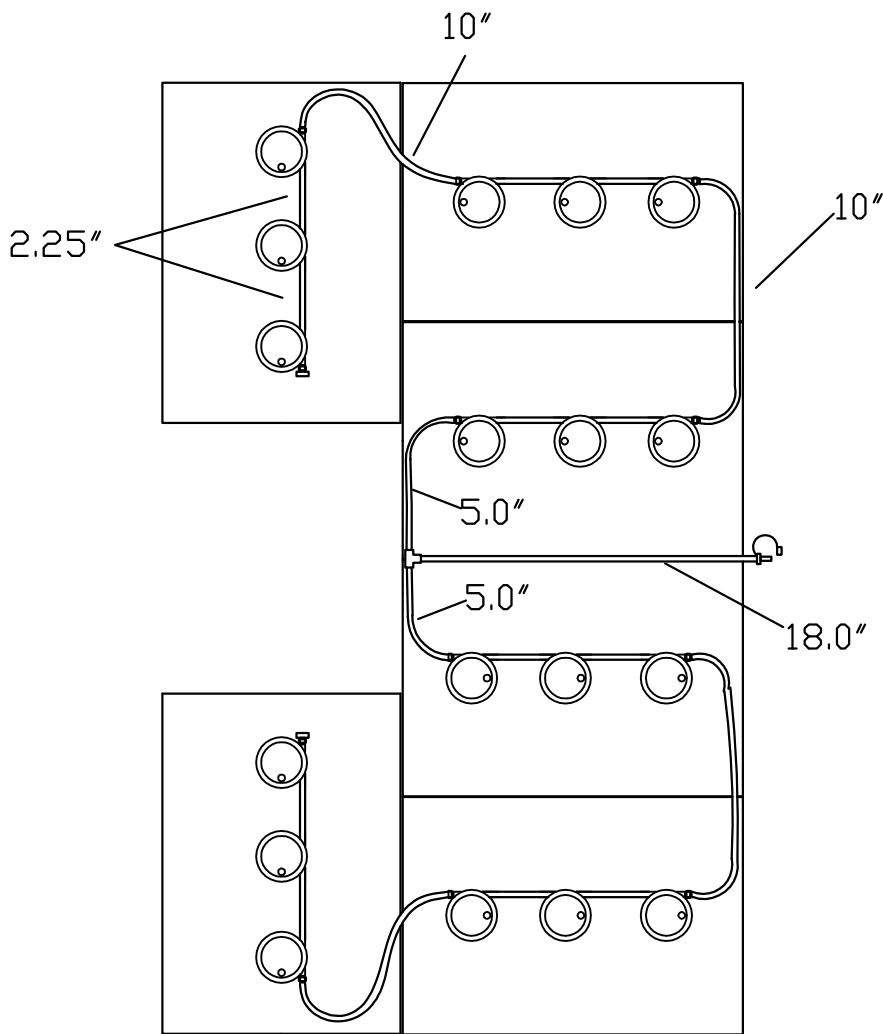

Wesley International Sit Down PC (Fed Ex) GC135 / FS8-D Batteries

REV.1 10-12-16

Part # GWE-PCFE135

Please follow sketch precisely as shown.

Installation Instructions: Lay preassembled kit on top of batteries exactly as shown in sketch. Push straight down on each valve until it snaps into the cell. Make sure all tubing remains unobstructed. If there are any questions concerning installation, please call Battery Watering Technologies at 877-522-5431

VB-TBU

Please water batteries after charge and do not leave unattended

Operation instructions:

Please water batteries after charge and do not leave unattended

Connect the Delivery system (2 1/2 gallon tank, direct fill link, or direct fill gun) to single point on kit. Insert male quick connect into female to start water flow. When flow indicator stops spinning or all indicator eyes come to top of the plug, disconnect quick connect