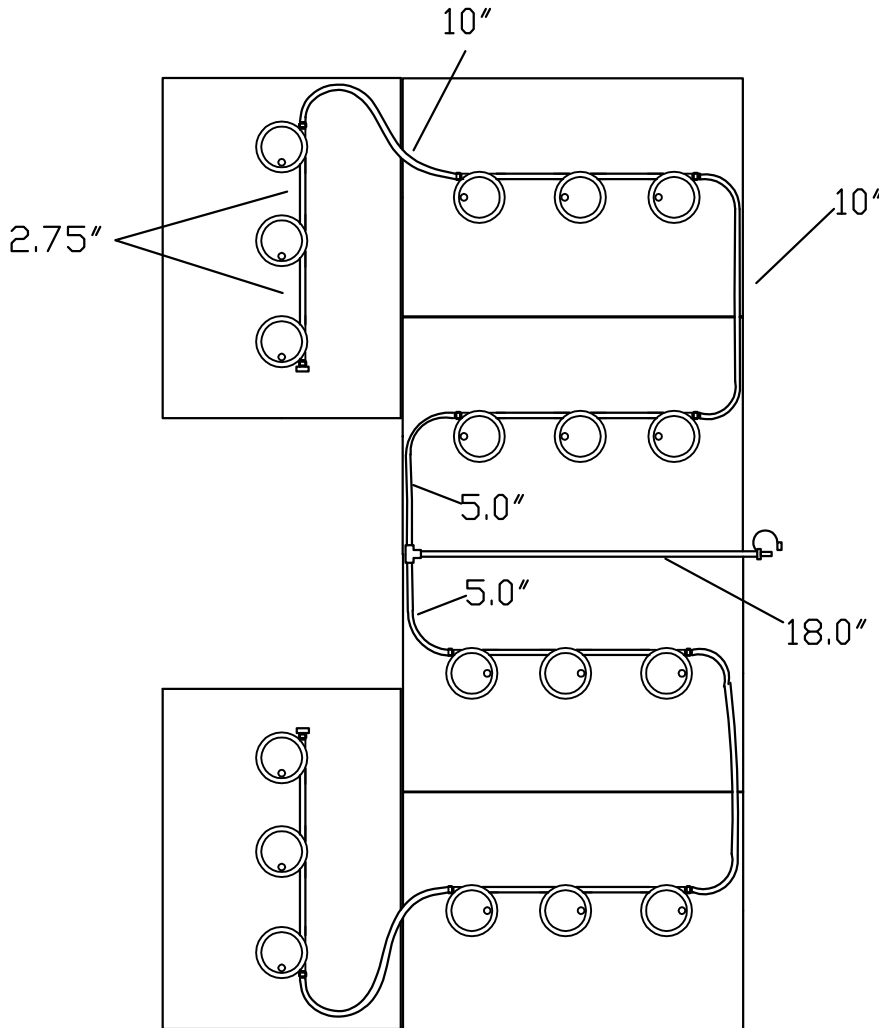

Wesley International Sit Down PC (Fed Ex) GC145 Batteries

REV.1 10-12-16

Part # GWE-PCFE145

Please follow sketch precisely as shown.

Installation Instructions: Lay preassembled kit on top of batteries exactly as shown in sketch. Push straight down on each valve until it snaps into the cell. Make sure all tubing remains unobstructed. If there are any questions concerning installation, please call Battery Watering Technologies at 877-522-5431

VB-TBU

Please water batteries after charge and do not leave unattended

Operation instructions:

Please water batteries after charge and do not leave unattended

Connect the Delivery system (2 1/2 gallon tank, direct fill link, or direct fill gun) to single point on kit. Insert male quick connect into female to start water flow. When flow indicator stops spinning or all indicator eyes come to top of the plug, disconnect quick connect