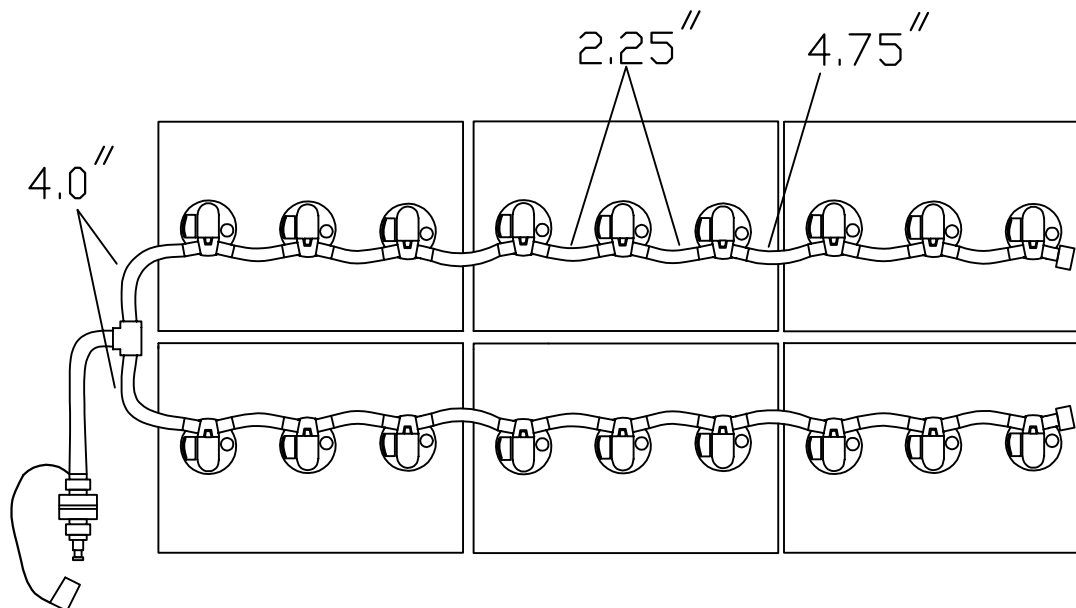

# Wesley International Stock Chaser PC/PMT (36 volt) GC135 / FS8-D Batteries

Part # GWE-PMT36135

Please follow the sketch precisely as shown.

Installation Instructions: Lay preassembled kit on top of batteries exactly as shown in the sketch. Push straight down on each plug until it snaps into the cell. Make sure all tubing remains unobstructed. If there are any questions concerning installation, please call Battery Watering Technologies at 877-522-5431

### Operation instructions:

Please water batteries after charge and do not leave unattended

Connect the Delivery system (2 1/2 gallon tank, direct fill link, or direct fill gun) to single pointon kit. Insert male quick connect into female to start water flow. When flow indicator stops spinning or all indicator eyes come to top of the valve, disconnect the quick connect.