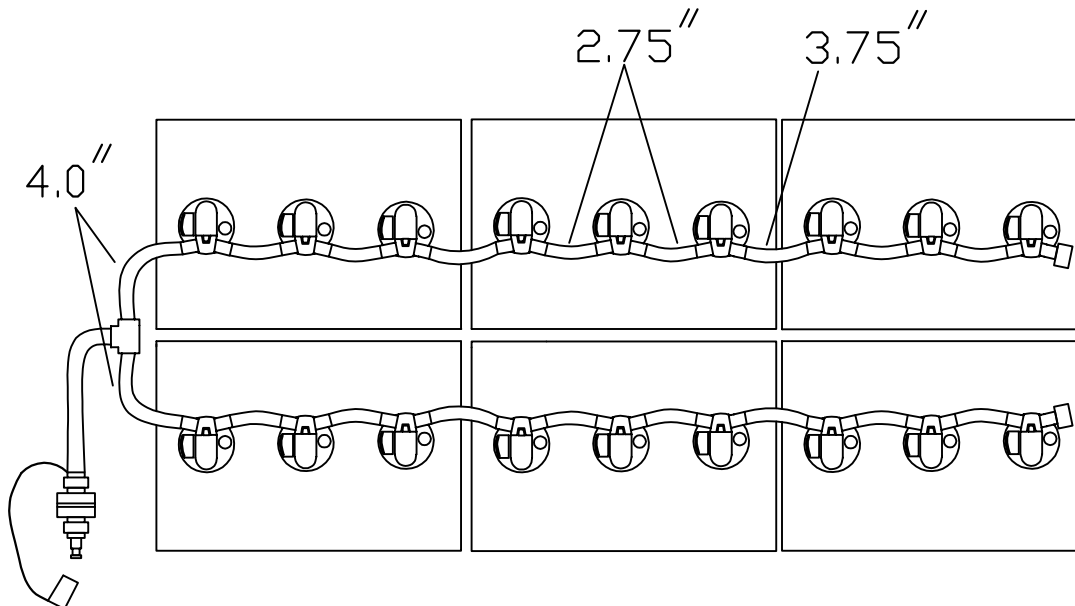

Wesley International Stock Chaser PC/PMT (36 volt) GC145 Batteries

Part # GWE-PMT36145

Please follow the sketch precisely as shown.

Installation Instructions: Lay preassembled kit on top of batteries exactly as shown in the sketch. Push straight down on each plug until it snaps into the cell. Make sure all tubing remains unobstructed. If there are any questions concerning installation, please call Battery Watering Technologies at 877-522-5431

VB-TBU

Operation instructions:

Please water batteries after charge and do not leave unattended

Connect the Delivery system (2 1/2 gallon tank, direct fill link, or direct fill gun) to single pointon kit. Insert male quick connect into female to start water flow. When flow indicator stops spinning or all indicator eyes come to top of the valve, disconnect the quick connect.