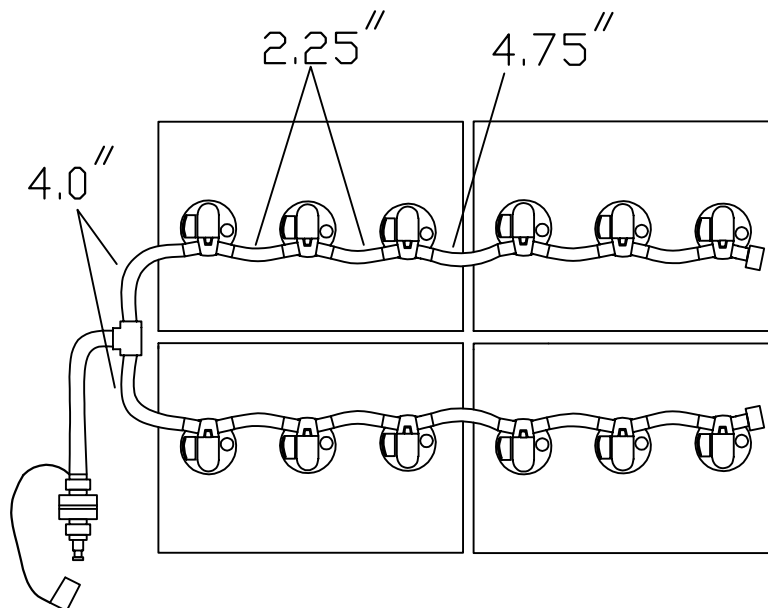

Wesley International Stock Chaser (24 volt) GC135 / FS8-D Batteries

Part # GWE-SC24135

Please follow the sketch precisely as shown.

Installation Instructions: Lay preassembled kit on top of batteries exactly as shown in the sketch. Push straight down on each plug until it snaps into the cell. Make sure all tubing remains unobstructed. If there are any questions concerning installation, please call Battery Watering Technologies at 877-522-5431

VB-TBU

Operation instructions:

Please water batteries after charge and do not leave unattended

Connect the Delivery system (2 1/2 gallon tank, direct fill link, or direct fill gun) to single pointon kit. Insert male quick connect into female to start water flow. When flow indicator stops spinning or all indicator eyes come to top of the valve, disconnect the quick connect.