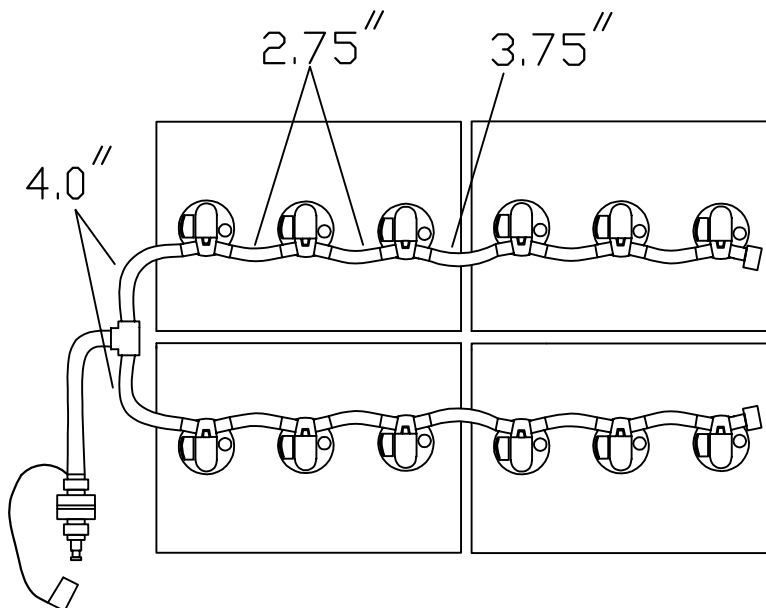

Wesley International Stock Chaser (24 volt) GC145 Batteries

Part # GWE-SC24145

Please follow the sketch precisely as shown.

Installation Instructions: Lay preassembled kit on top of batteries exactly as shown in the sketch. Push straight down on each plug until it snaps into the cell. Make sure all tubing remains unobstructed. If there are any questions concerning installation, please call Battery Watering Technologies at 877-522-5431

VB-TBU

Operation instructions:

Please water batteries after charge and do not leave unattended

Connect the Delivery system (2 1/2 gallon tank, direct fill link, or direct fill gun) to single pointon kit. Insert male quick connect into female to start water flow. When flow indicator stops spinning or all indicator eyes come to top of the valve, disconnect the quick connect.