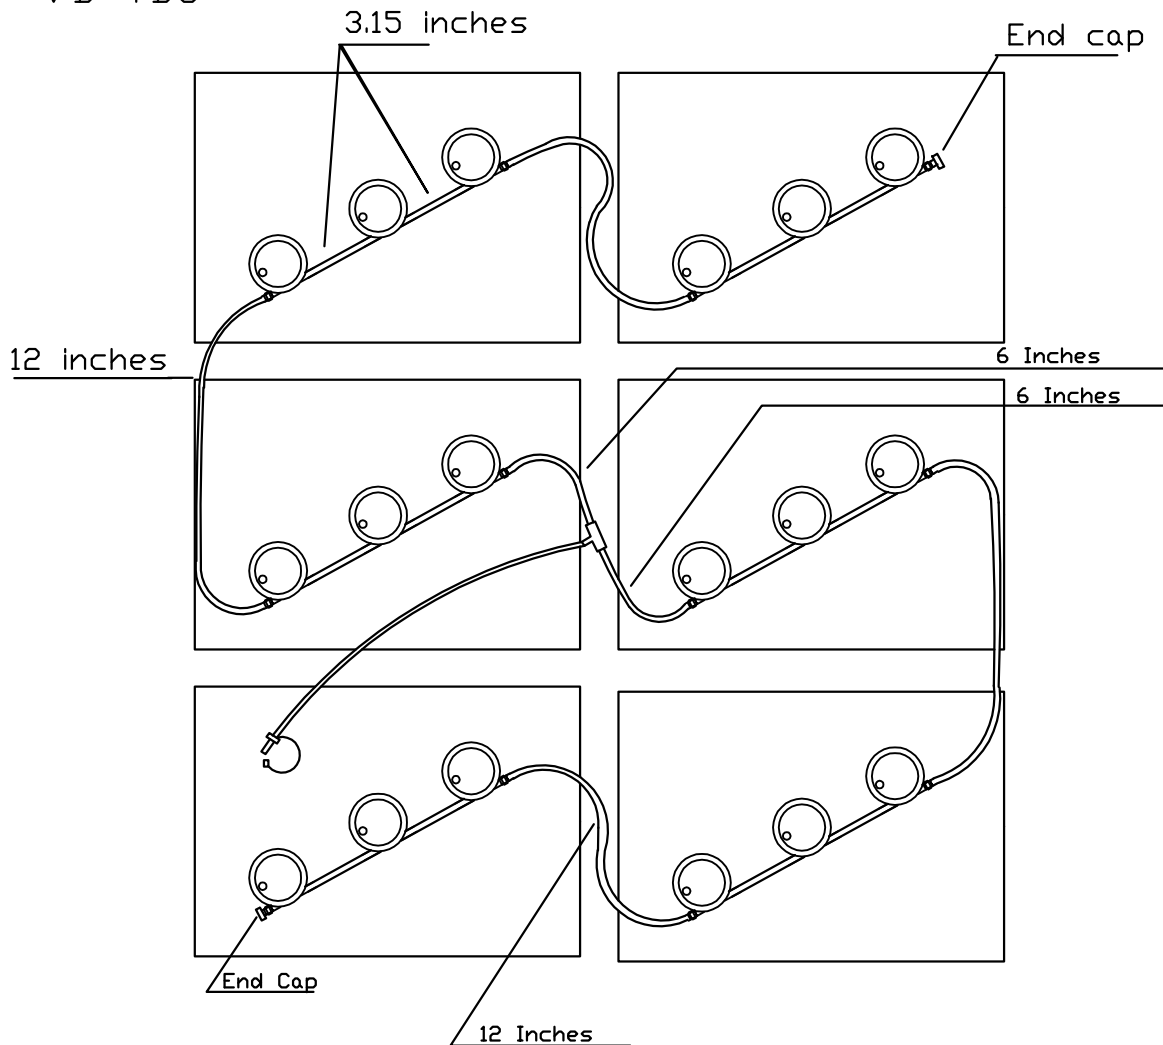

Karcher Scrubber

GWKA-KITCBC

Please follow sketch precisely as shown.

Installation Instructions: Lay preassembled kit on top of batteries exactly as shown in sketch. Push straight down on each valve until it snaps into the cell. Make sure all tubing remains unobstructed. If there are any questions concerning installation, please call Battery Watering Technologies at 877-522-5431

VB-TBU

Please water batteries after charge and do not leave unattended

Operation instructions:

Please water batteries after charge and do not leave unattended

Connect the Delivery system (2 1/2 gallon tank, direct fill link, or direct fill gun) to single point on kit. Insert male quick connect into female to start water flow.

When flow indicator stops spinning or all indicator eyes come to top of the plug, disconnect quick connect

Always disconnect from water source after filling

6645 Holder Rd.
Clemmons, NC. 27012

phone: 336-714-0448
Fax: 336-714-0449