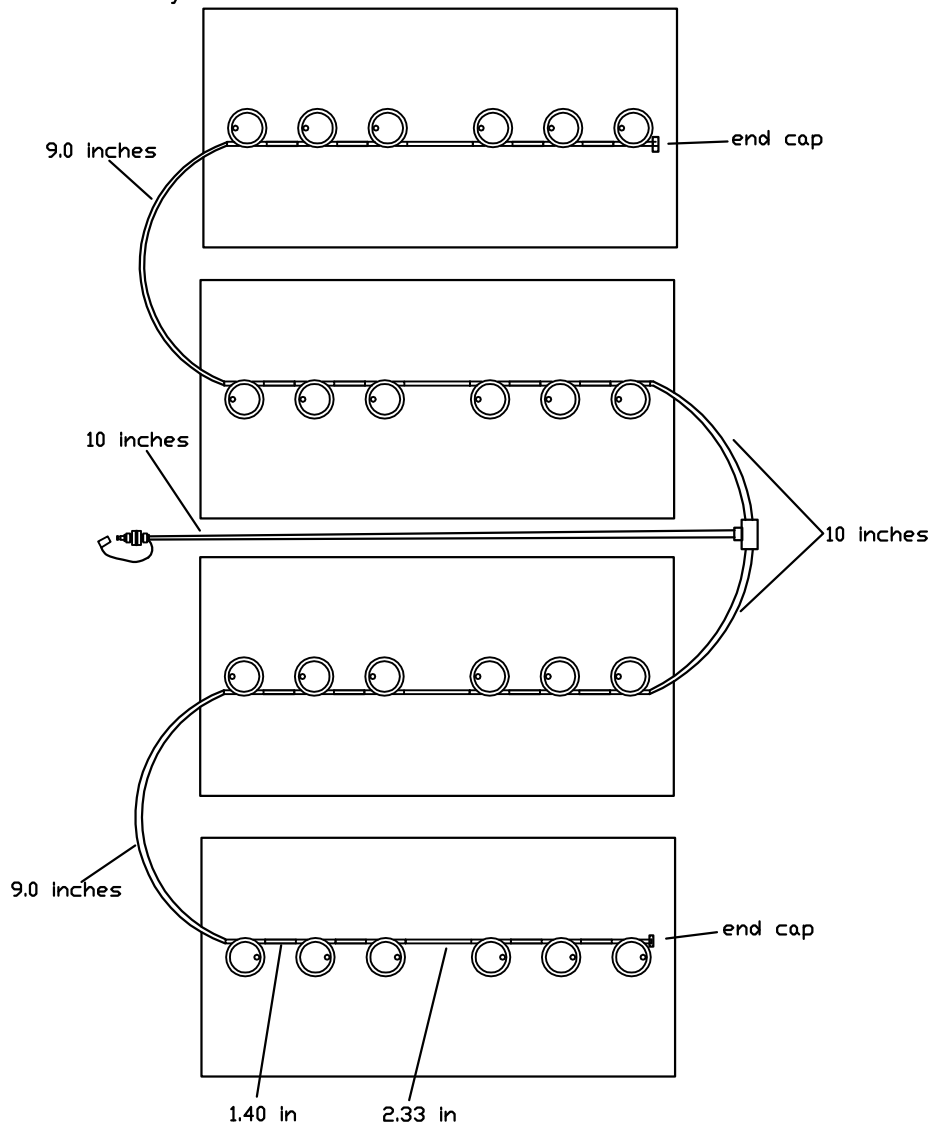

Yamaha Drive

Rev. 2 10-13-2016

T-1275 Plus Batteries

GYM-KIT33BC

Please follow the sketch precisely as shown.

Installation Instructions: Lay preassembled kit on top of batteries exactly as shown in sketch. Push straight down on each plug until it snaps into the cell. Make sure all tubing remains unobstructed. If there are any questions concerning installation, please call Battery Watering Technologies at 877-522-5431

VB-TBU Valve
Trojan T1275+ Battery

Please water batteries after charge and do not leave unattended

Operation Instructions:

Please water batteries after charge and do not leave unattended

Connect the Delivery system (2 1/2 gallon tank, direct fill link, or direct fill gun) to single point on kit. Insert male quick connect into female to start water flow.

When flow indicator stops spinning or all indicator eyes come to top of the plug, disconnect quick connect.

Always disconnect from water source after filling

6645 Holder Road,
Clemmons, NC 27012

Phone: 336-714-0448
Fax: 336-714-0449