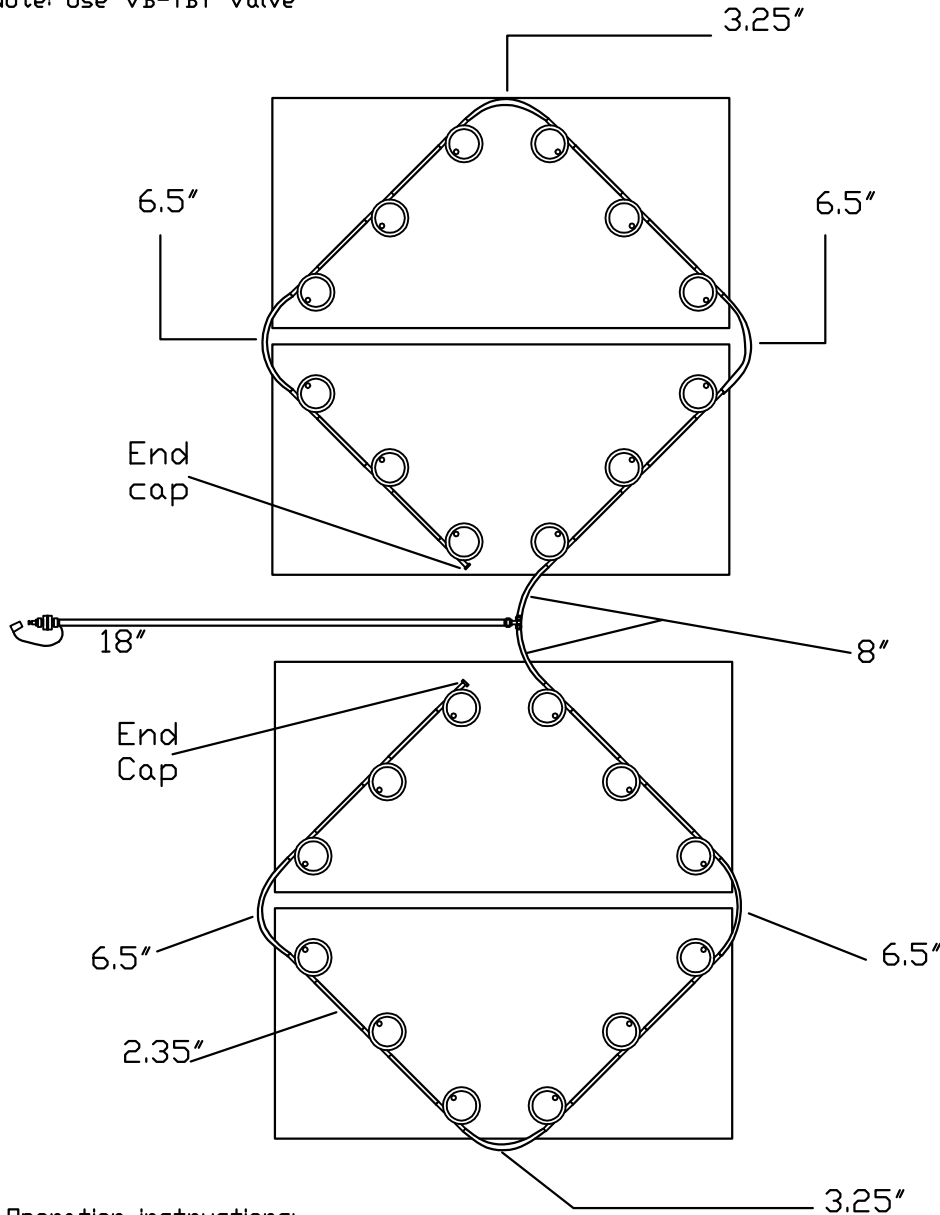

Yamaha Drive

Rev 5 3-5-12

4 - 12 VOLT TROJAN BATTERIES

PART #: GYM-KITC29BC

Please follow the sketch precisely as shown.

Installation Instructions: Lay preassembled kit on top of batteries exactly as shown in sketch. Push straight down on each valve until it snaps into the cell. Make sure all tubing remains unobstructed. If there are any questions concerning installation, please call Battery Watering Technologies at 877-522-5431

Note: Use VB-TBY Valve

Please water batteries after charge and do not leave unattended

Operation instructions:

Please water batteries after charge and do not leave unattended

Connect the Delivery system (2 1/2 gallon tank, direct fill link, or direct fill gun) to single point on kit. Insert male quick connect into female to start water flow. When flow indicator stops spinning or all indicator eyes come to top of the plug, disconnect quick connect