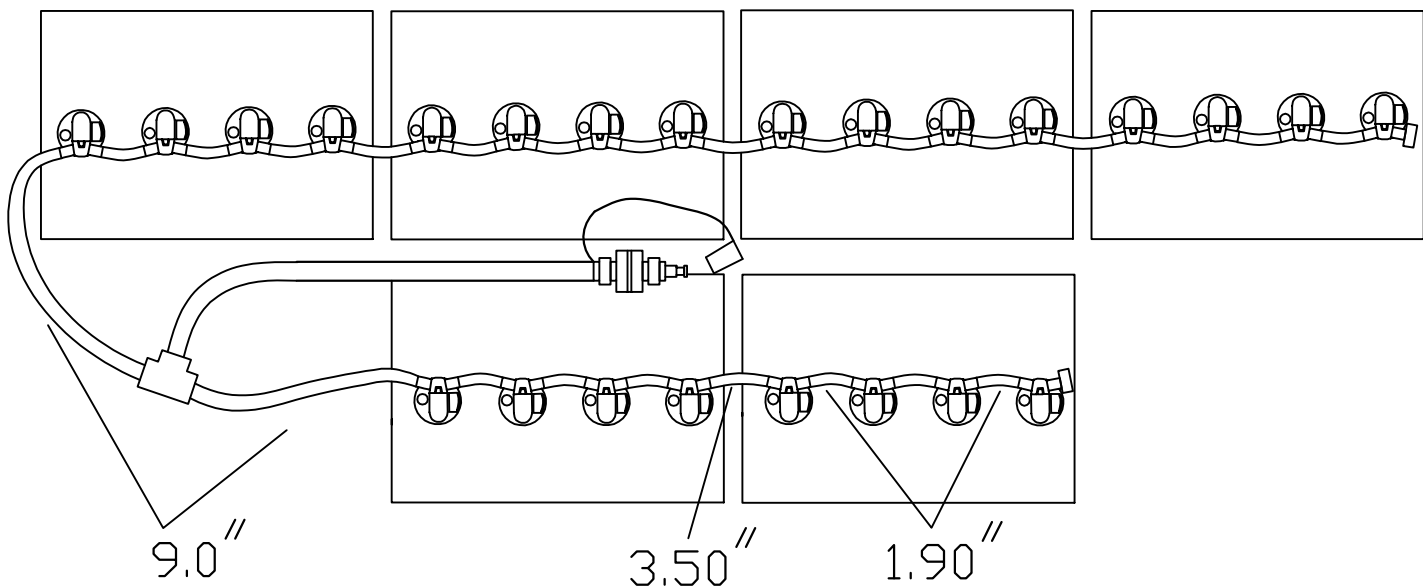

Yamaha Drive

6 - 8 VOLT

GYM-KITC30BC

Please follow the sketch precisely as shown.

Installation Instructions: Lay preassembled kit on top of batteries exactly as shown in the sketch. Push straight down on each plug until it snaps into the cell. Make sure all tubing remains unobstructed. If there are any questions concerning installation, please call Battery Watering Technologies at 877-522-5431

NOTE: USE VB-TBU VALVE

FRONT OF CAR

Operation instructions:

Please water batteries after charge and do not leave unattended

Connect the Delivery system (2 1/2 gallon tank, direct fill link, or direct fill gun) to single pointon kit. Insert male quick connect into female to start water flow. When flow indicator stops spinning or all indicator eyes come to top of the valve, disconnect the quick connect.