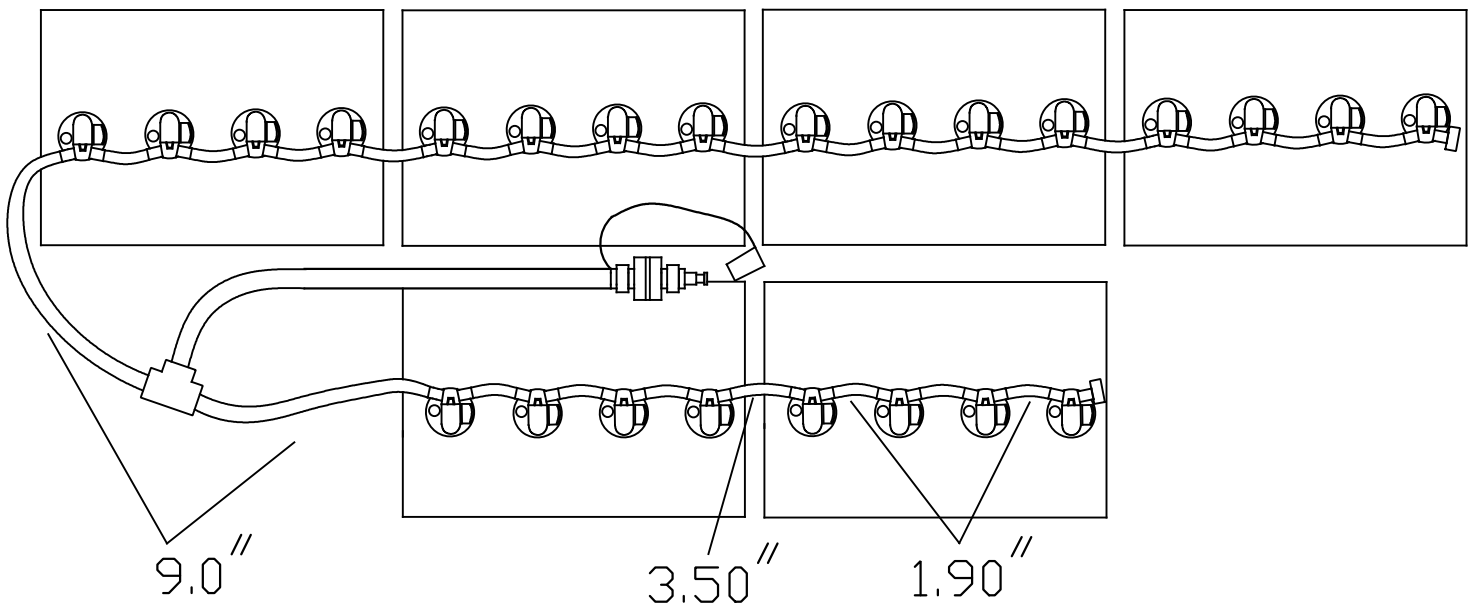

Yamaha Drive

6 - 8 VOLT Trojan Batteries

GYM-KITC30BC

Please follow the sketch precisely as shown.

Installation Instructions: Lay preassembled kit on top of batteries exactly as shown in the sketch. Push straight down on each plug until it snaps into the cell. Make sure all tubing remains unobstructed. If there are any questions concerning installation, please call Battery Watering Technologies at 877-522-5431

NOTE: USE VB-TBU VALVE

FRONT OF CAR

Operation instructions:

Please water batteries after charge and do not leave unattended

Connect the Delivery system (2 1/2 gallon tank, direct fill link, or direct fill gun) to single pointon kit. Insert male quick connect into female to start water flow. When flow indicator stops spinning or all indicator eyes come to top of the valve, disconnect the quick connect.