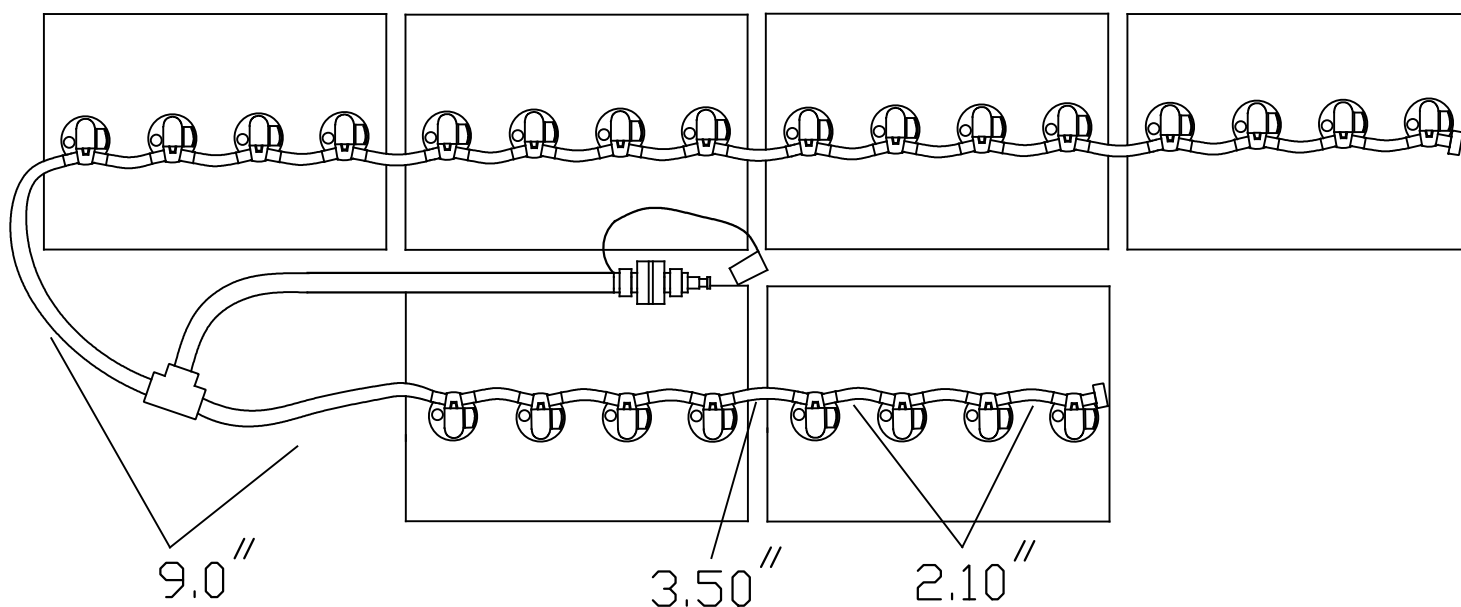

## 6 - 8 VOLT

GYM-KITC30BCUS

Please follow the sketch precisely as shown.

Installation Instructions: Lay preassembled kit on top of batteries exactly as shown in the sketch. Push straight down on each plug until it snaps into the cell. Make sure all tubing remains unobstructed. If there are any questions concerning installation, please call Battery Watering Technologies at 877-522-5431

### Operation instructions:

Please water batteries after charge and do not leave unattended

Connect the Delivery system (2 1/2 gallon tank, direct fill link, or direct fill gun) to single pointon kit. Insert male quick connect into female to start water flow. When flow indicator stops spinning or all indicator eyes come to top of the valve, disconnect the quick connect.