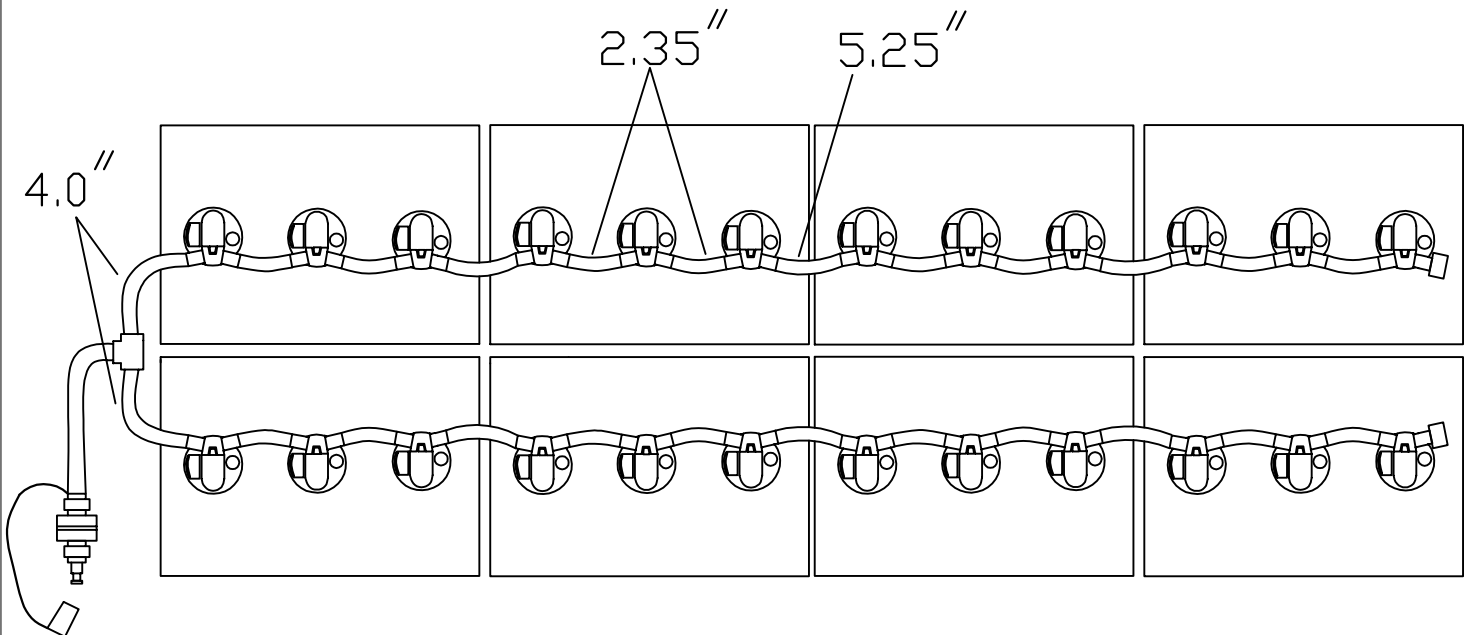

Yamaha Drive

8-6 VOLT

GYM-KITC31BC

Please follow the sketch precisely as shown.

Installation Instructions: Lay preassembled kit on top of batteries exactly as shown in the sketch. Push straight down on each plug until it snaps into the cell. Make sure all tubing remains unobstructed. If there are any questions concerning installation, please call Battery Watering Technologies at 877-522-5431

NOTE: USE 1/4" FILL TUBE

FRONT OF CAR

Operation instructions:

Please water batteries after charge and do not leave unattended

Connect the Delivery system (2 1/2 gallon tank, direct fill link, or direct fill gun) to single point kit. Insert male quick connect into female to start water flow. When flow indicator stops spinning or all indicator eyes come to top of the valve, disconnect the quick connect.