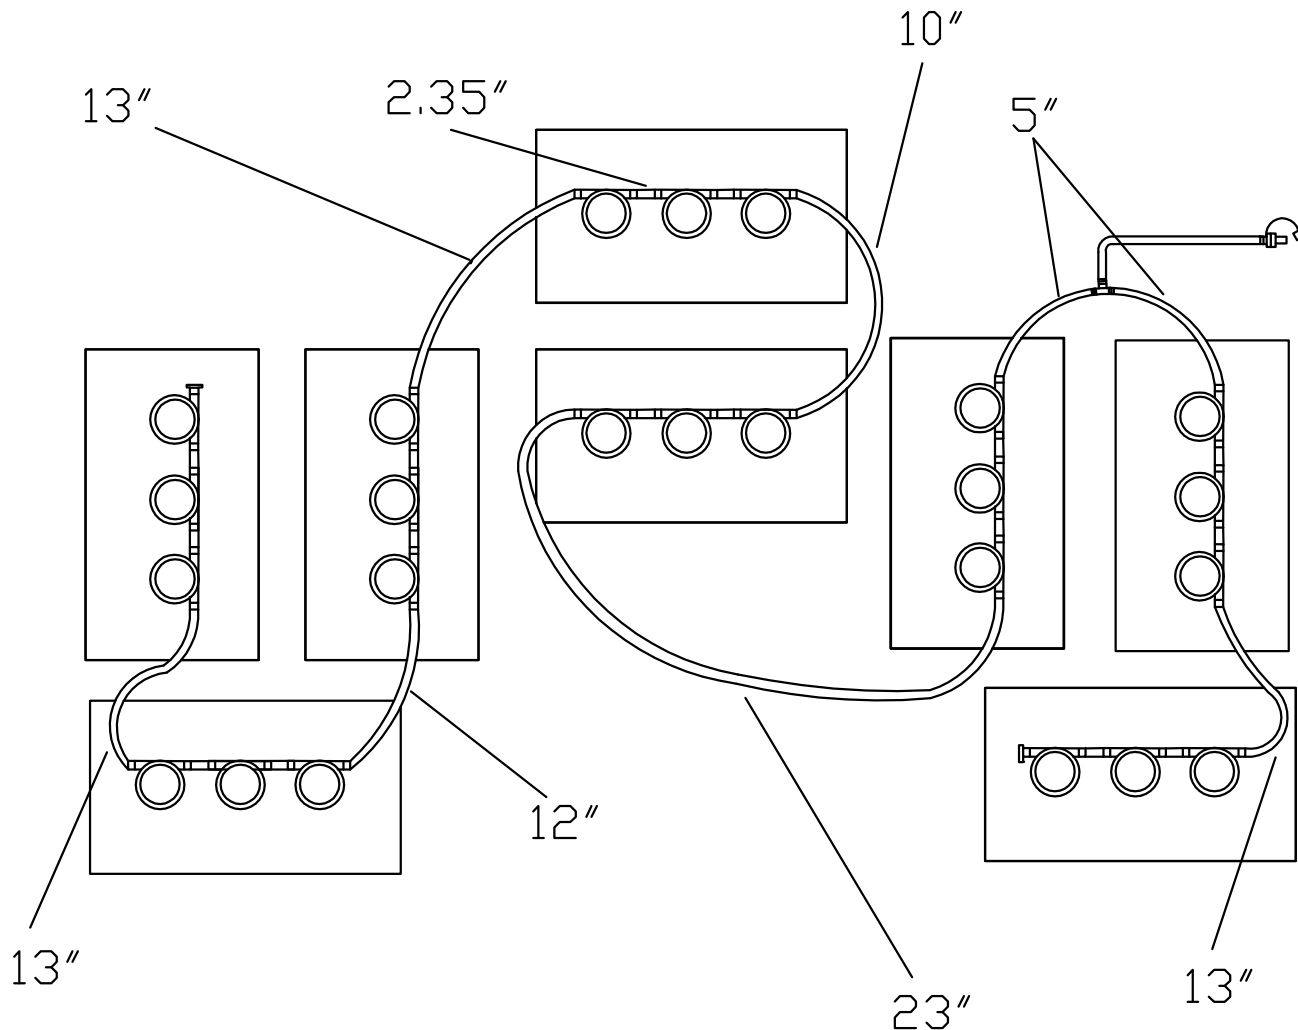

## 48 Volt kit

### GYM - KITC34BC

Please follow the sketch precisely as shown.

Note: Before installing kit please make sure all battery cables are where they are supposed to be. Please make sure all tubing goes under battery cables. Lay out plugs in cells exactly as sketch shows.

#### Operation instructions:

Please water batteries after charge and do not leave unattended

Connect the Delivery system (2 1/2 gallon tank, direct fill link, or direct fill gun) to single point on kit. Simply pull back on female quick connect and insert into male quick connect. When flow indicator stops spinning or all indicator eyes come to top of the plug, disconnect quick connect