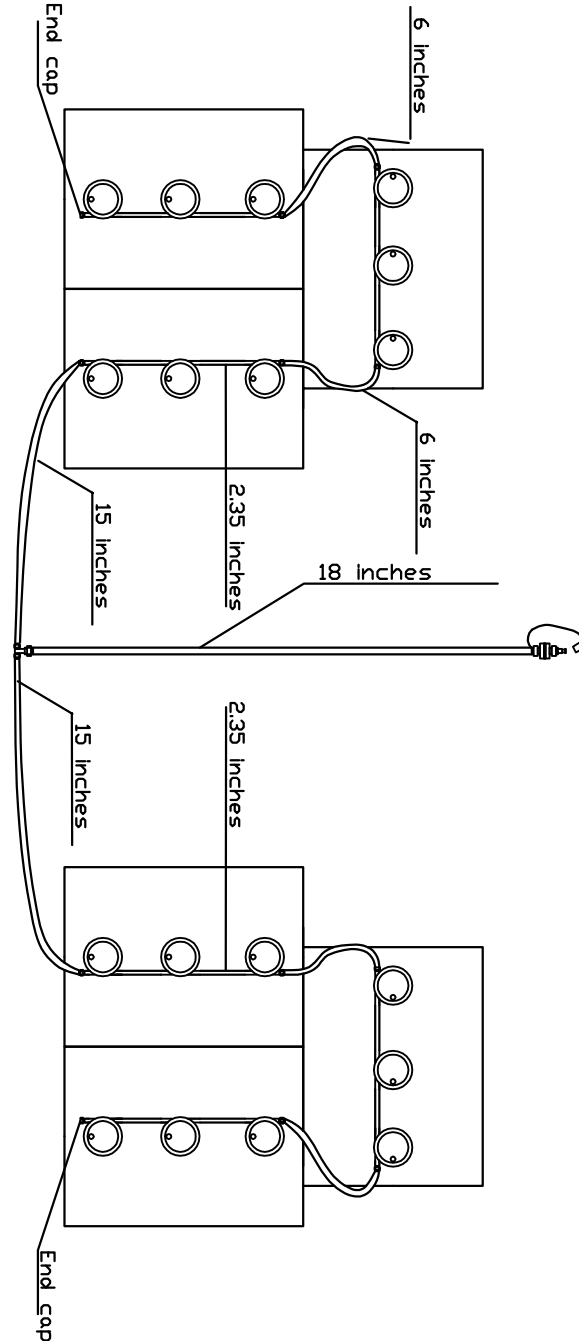

# YAMAHA G2/G9

36 Volt kit

GYM-KITC36BC

Please follow the sketch precisely as shown.

Installation Instructions: Lay preassembled kit on top of batteries exactly as shown in the sketch. Push straight down on each plug until it snaps into the cell. Make sure all tubing remains unobstructed. If there are any questions concerning installation, please call Battery Watering Technologies at 877-522-5431

**Operation instructions:**

Please water batteries after charge and do not leave unattended

Connect the Delivery system (2 1/2 gallon tank, direct fill link, or direct fill gun) to single point kit. Insert male quick connect into female to start water flow. When flow indicator stops spinning or all indicator eyes come to top of the valve, disconnect the quick connect.

Always disconnect from water source after filling

6645 holder Rd.  
Clemmons, NC. 27012

Phone: 336-714-0448  
fax: 336-714-0449