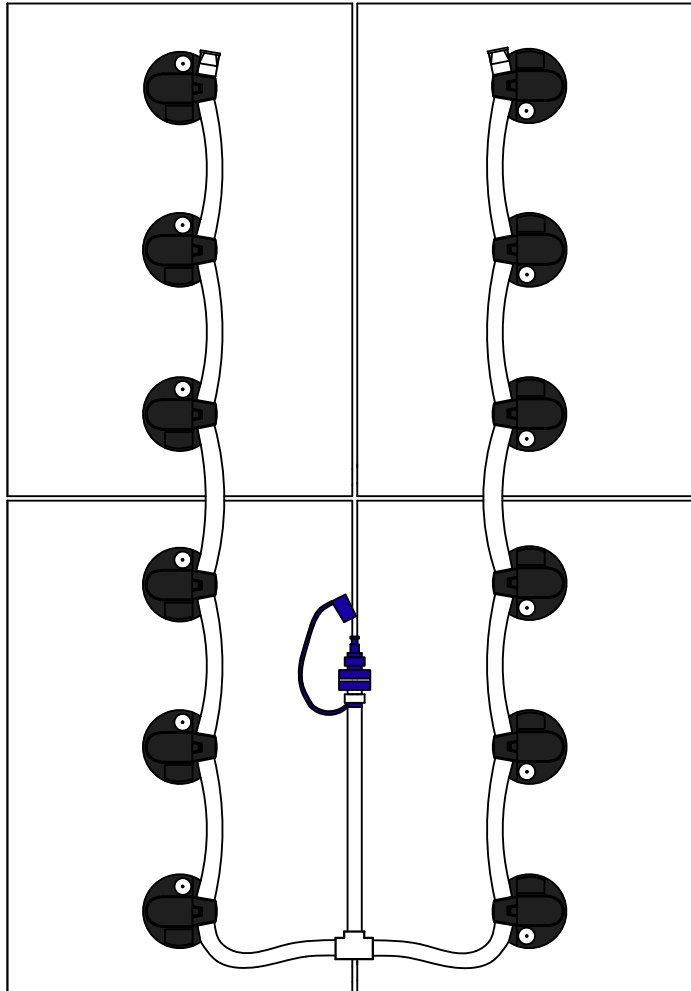

BATTERY WATERING TECHNOLOGIES

THE LEADER IN BATTERY WATERING TECHNOLOGY™

PART NUMBER: K1200B-GLFBCTB5SX

VALVE: VB-TB5S

REV. 0 04/16/2018

Note: Attach float to float extension and ship them LOOSE from valves. See QC management for help.

This is a guide to installing a basic kit. The diagram(s) above show the most common configurations. Make sure tubing clears battery cables and all obstructions. Only water batteries after charging

PART #	DESCRIPTION	QTY.	SAFETY INFORMATION
VB-TB5S	Valve	12	<ul style="list-style-type: none"> • Prior to servicing any vehicle, please turn the key switch to the OFF position. • Do not service any vehicle while the charger cable is plugged into the vehicle or while it is moving. • Do not use any metal tools or have anything metal on your body while working over the batteries. • Wear proper safety protection such as safety glasses, face shield, and rubber gloves when installing or working with batteries. • If acid comes into contact with your skin, or eyes, flush with water and call a physician immediately.
08TUB6	Tubing	8ft	
08T666N	T Piece	1	
09BDCAP	Dust Cap	1	
09MBLU1	Male Connector	1	
08CAP6	End Cap	2	
FLTEXT	Float EXT	12	