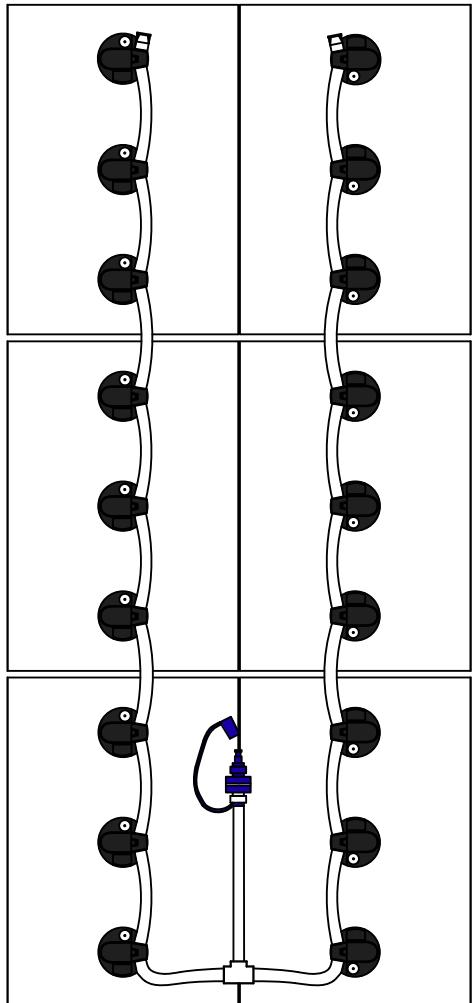

BATTERY WATERING TECHNOLOGIES

THE LEADER IN BATTERY WATERING TECHNOLOGY™

PART NUMBER: K1800B-GLFBCTB5SX

VALVE: VB-TB5S

REV. 0 04/16/2018

Note: Attach float to float extension and ship them LOOSE from valves. See QC management for help.

This is a guide to installing a basic kit. The diagram(s) above show the most common configurations. Make sure tubing clears battery cables and all obstructions. Only water batteries after charging

PART #	DESCRIPTION	QTY.	SAFETY INFORMATION
VB-TB5S	Valve	18	<ul style="list-style-type: none"> • Prior to servicing any vehicle, please turn the key switch to the OFF position. • Do not service any vehicle while the charger cable is plugged into the vehicle or while it is moving. • Do not use any metal tools or have anything metal on your body while working over the batteries. • Wear proper safety protection such as safety glasses, face shield, and rubber gloves when installing or working with batteries. • If acid comes into contact with your skin, or eyes, flush with water and call a physician immediately.
08TUB6	Tubing	8ft	
08T666N	T Piece	1	
09BDCAP	Dust Cap	1	
09MBLU1	Male Connector	1	
08CAP6	End Cap	2	
FLTEXT	Float EXT	18	