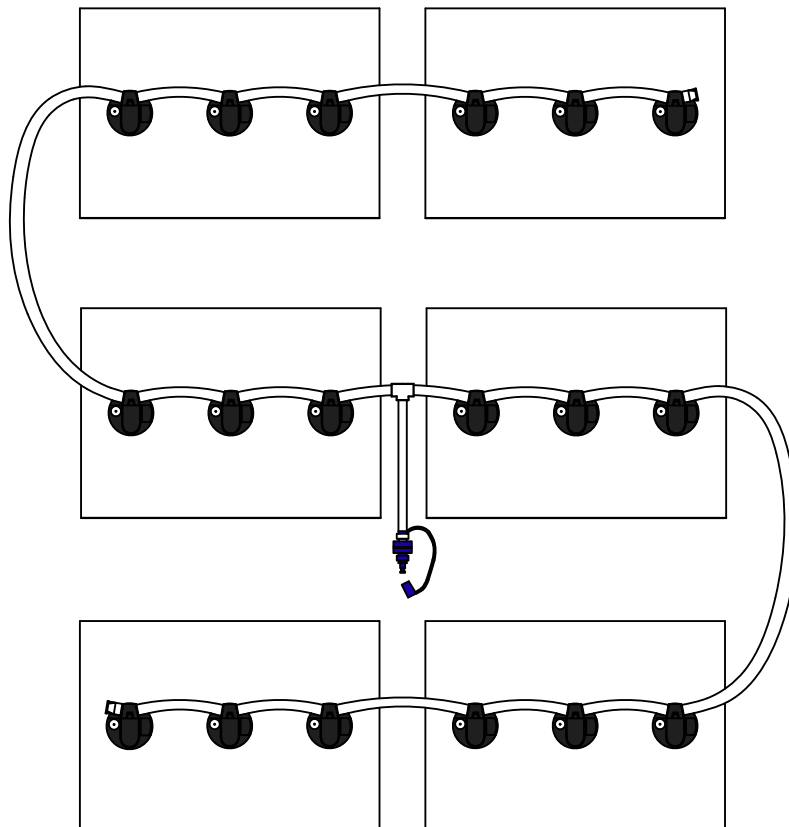

BATTERY WATERING TECHNOLOGIES

THE LEADER IN BATTERY WATERING TECHNOLOGY™

PART NUMBER: K1800B-GLFBCTB5SX

VALVE: VB-TB5S

REV. 0 04/16/2018

Note: Attach float to float extension and ship them LOOSE from valves. See QC management for help.

This is a guide to installing a basic kit. The diagram(s) above show the most common configurations. Make sure tubing clears battery cables and all obstructions. Only water batteries after charging

PART #	DESCRIPTION	QTY.	SAFETY INFORMATION
VB-TB5S	Valve	18	<ul style="list-style-type: none"> • Prior to servicing any vehicle, please turn the key switch to the OFF position. • Do not service any vehicle while the charger cable is plugged into the vehicle or while it is moving. • Do not use any metal tools or have anything metal on your body while working over the batteries. • Wear proper safety protection such as safety glasses, face shield, and rubber gloves when installing or working with batteries. • If acid comes into contact with your skin, or eyes, flush with water and call a physician immediately.
08TUB6	Tubing	8ft	
08T666N	T Piece	1	
09BDCAP	Dust Cap	1	
09MBLU1	Male Connector	1	
08CAP6	End Cap	2	
FLTEXT	Float EXT	18	