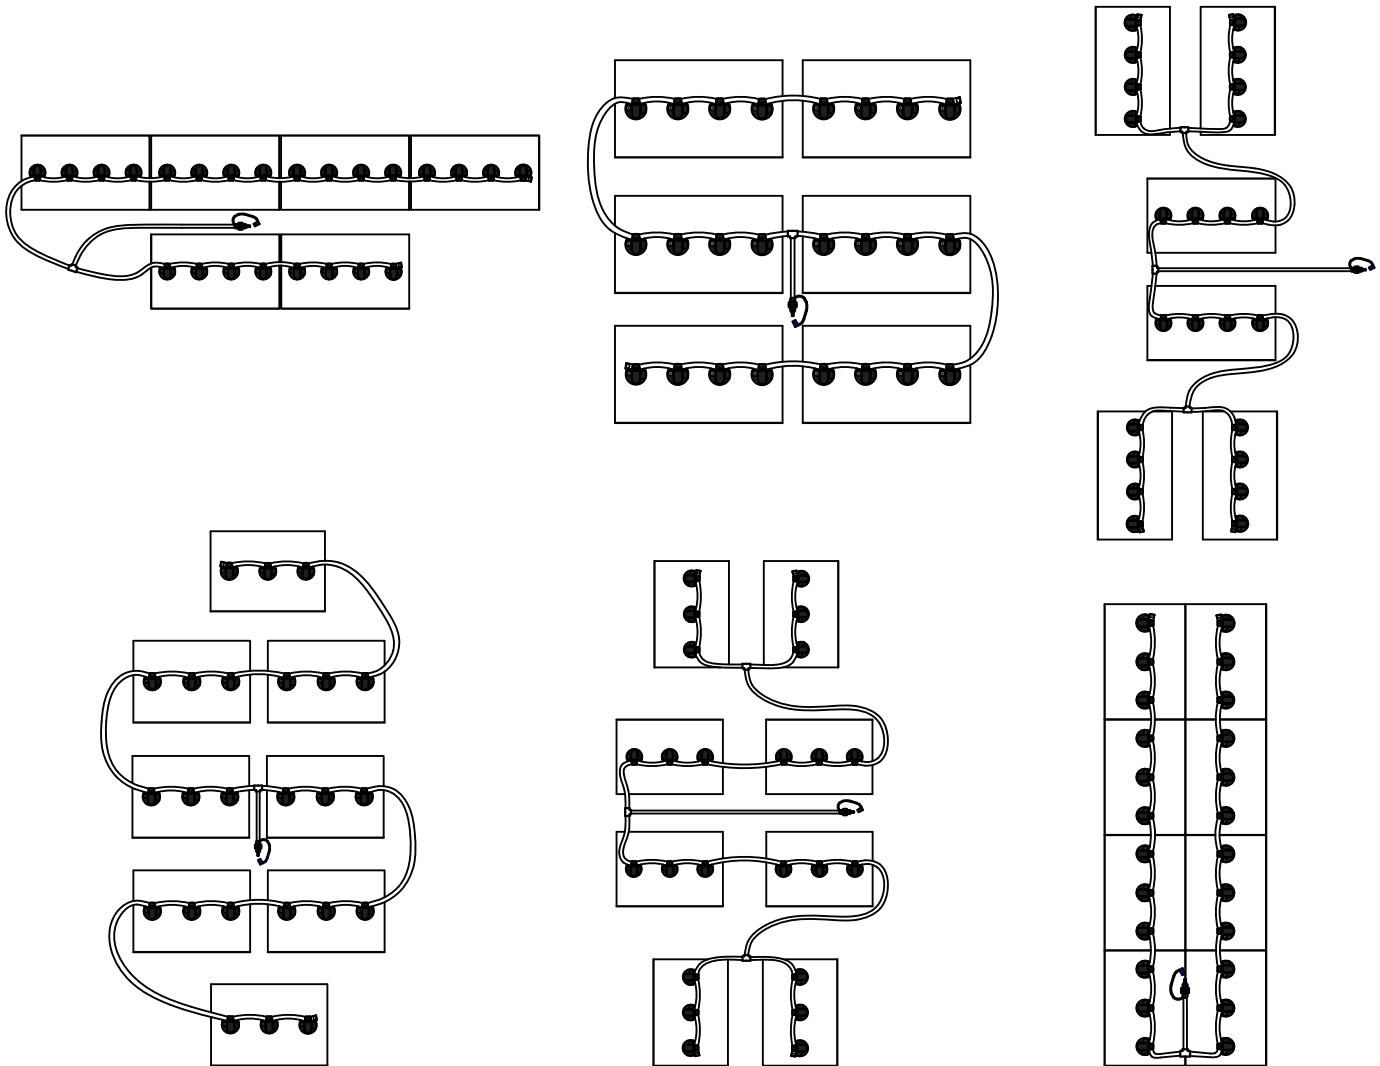

# BATTERY WATERING TECHNOLOGIES

THE LEADER IN BATTERY WATERING TECHNOLOGY™

PART NUMBER: K2400B-GLFBCTB5S

VALVE: VB-TB5S

REV. 0 08/28/2014

This is a guide to installing a basic kit. The diagram(s) above show the most common configurations. Make sure tubing clears battery cables and all obstructions. Only water batteries after charging

PART #	DESCRIPTION	QTY.	SAFETY INFORMATION
VB-TB5S	Valve	24	<ul style="list-style-type: none"> <li>• Prior to servicing any vehicle, please turn the key switch to the OFF position.</li> <li>• Do not service any vehicle while the charger cable is plugged into the vehicle or while it is moving.</li> <li>• Do not use any metal tools or have anything metal on your body while working over the batteries.</li> <li>• Wear proper safety protection such as safety glasses, face shield, and rubber gloves when installing or working with batteries.</li> <li>• If acid comes into contact with your skin, or eyes, flush with water and call a physician immediately.</li> </ul>
08TUB6	Tubing	10ft	
08T666N	T Piece	3	
09BDCAP	Dust Cap	1	
09MBLU1	Male Connector	1	
08CAP6	End Cap	4	