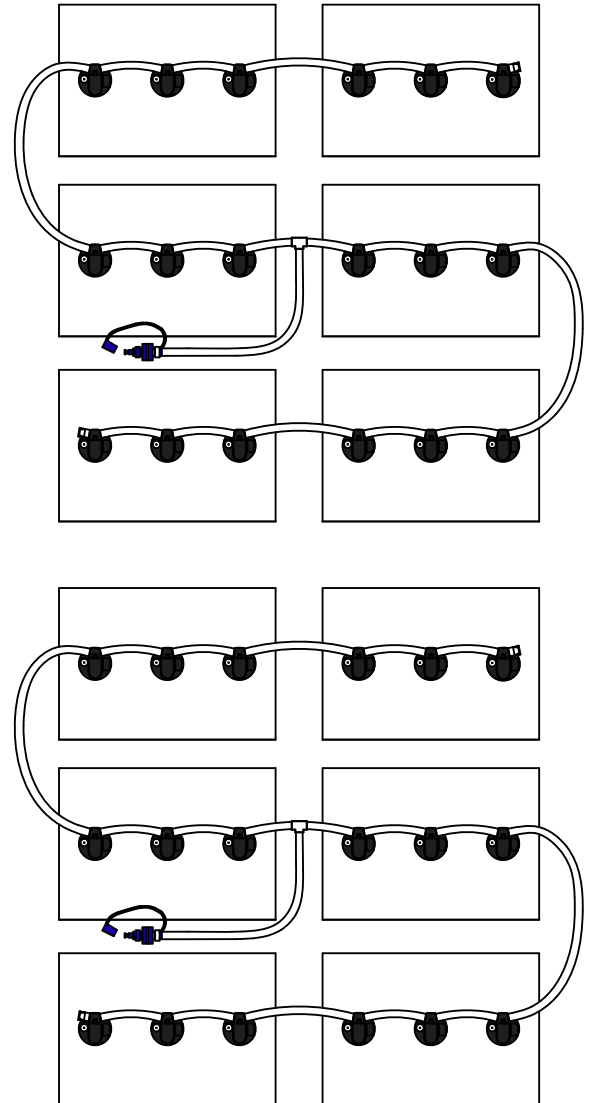

BATTERY WATERING TECHNOLOGIES

THE LEADER IN BATTERY WATERING TECHNOLOGY™

PART NUMBER: K3600B-GLFBCTB5S

VALVE: VB-TB5S

REV. 0 08/04/2014

This is a guide to installing a basic kit. The diagram(s) above show the most common configurations. Make sure tubing clears battery cables and all obstructions. Only water batteries after charging

PART #	DESCRIPTION	QTY.	SAFETY INFORMATION
VB-TB5S	Valve	36	<ul style="list-style-type: none"> • Prior to servicing any vehicle, please turn the key switch to the OFF position. • Do not service any vehicle while the charger cable is plugged into the vehicle or while it is moving. • Do not use any metal tools or have anything metal on your body while working over the batteries. • Wear proper safety protection such as safety glasses, face shield, and rubber gloves when installing or working with batteries. • If acid comes into contact with your skin, or eyes, flush with water and call a physician immediately.
08TUB6	Tubing	25ft	
08T666N	T Piece	3	
09BDCAP	Dust Cap	2	
09MBLU1	Male Connector	2	
08CAP6	End Cap	4	