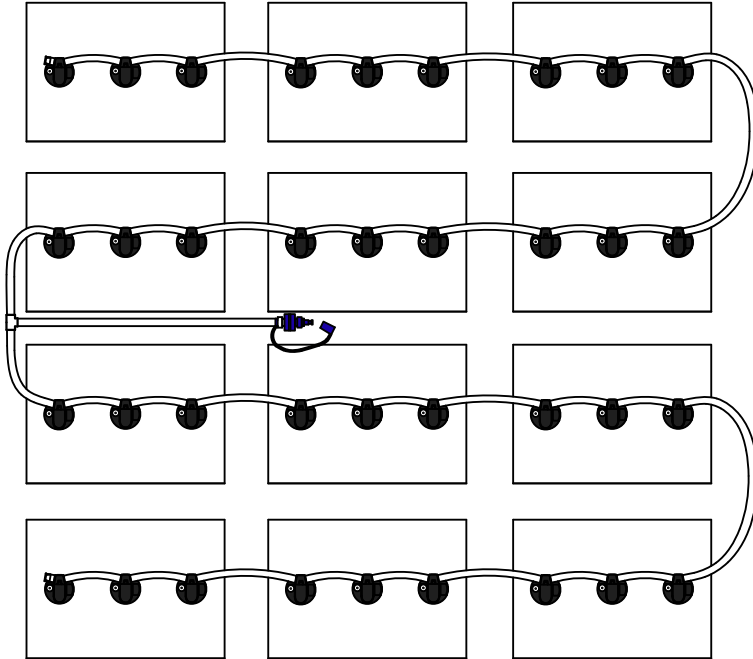

BATTERY WATERING TECHNOLOGIES

THE LEADER IN BATTERY WATERING TECHNOLOGY™

PART NUMBER: K3600B-GLFBCTB5S

VALVE: VB-TB5S

REV. 0 08/04/2014

This is a guide to installing a basic kit. The diagram(s) above show the most common configurations. Make sure tubing clears battery cables and all obstructions. Only water batteries after charging

PART #	DESCRIPTION	QTY.	SAFETY INFORMATION
VB-TB5S	Valve	36	<ul style="list-style-type: none"> • Prior to servicing any vehicle, please turn the key switch to the OFF position. • Do not service any vehicle while the charger cable is plugged into the vehicle or while it is moving. • Do not use any metal tools or have anything metal on your body while working over the batteries. • Wear proper safety protection such as safety glasses, face shield, and rubber gloves when installing or working with batteries. • If acid comes into contact with your skin, or eyes, flush with water and call a physician immediately.
08TUB6	Tubing	25ft	
08T666N	T Piece	3	
09BDCAP	Dust Cap	2	
09MBLU1	Male Connector	2	
08CAP6	End Cap	4	