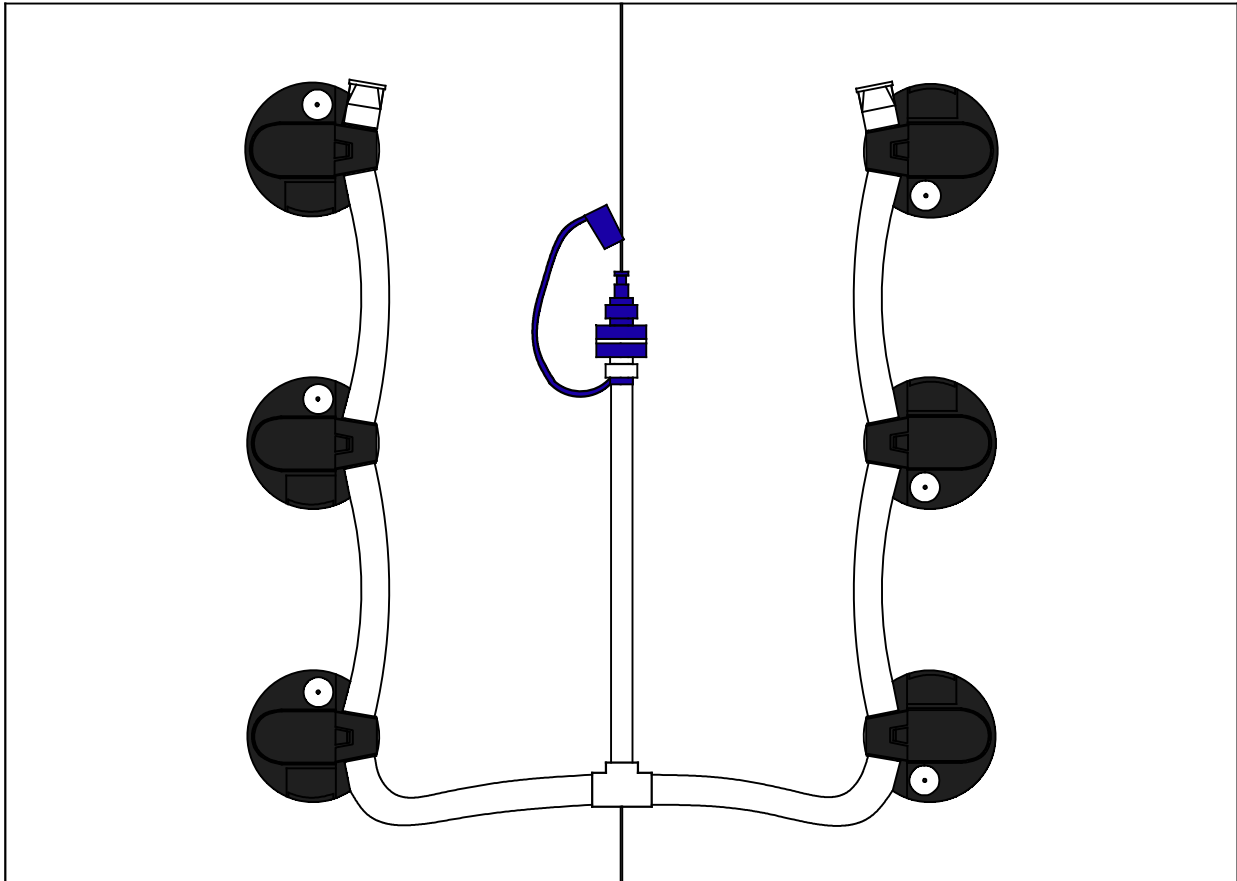

# BATTERY WATERING TECHNOLOGIES

THE LEADER IN BATTERY WATERING TECHNOLOGY™

PART NUMBER: K600B-GLFBCTB

VALVE: VB-TBU

REV. 2 10/12/2016

This is a guide to installing a basic kit. The diagram(s) above show the most common configurations. Make sure tubing clears battery cables and all obstructions.

**Only water batteries after charging**

PART #	DESCRIPTION	QTY.	SAFETY INFORMATION
VB-TBU	Valve	6	<ul style="list-style-type: none"> <li>• Prior to servicing any vehicle, please turn the key switch to the OFF position.</li> <li>• Do not service any vehicle while the charger cable is plugged into the vehicle or while it is moving.</li> <li>• Do not use any metal tools or have anything metal on your body while working over the batteries.</li> <li>• Wear proper safety protection such as safety glasses, face shield, and rubber gloves when installing or working with batteries.</li> <li>• If acid comes into contact with your skin, or eyes, flush with water and call a physician immediately.</li> </ul>
08TUB6	Tubing	4ft	
08T666N	T Piece	1	
09BDCAP	Dust Cap	1	
09MBLU1	Male Connector	1	
08CAP6	End Cap	2	